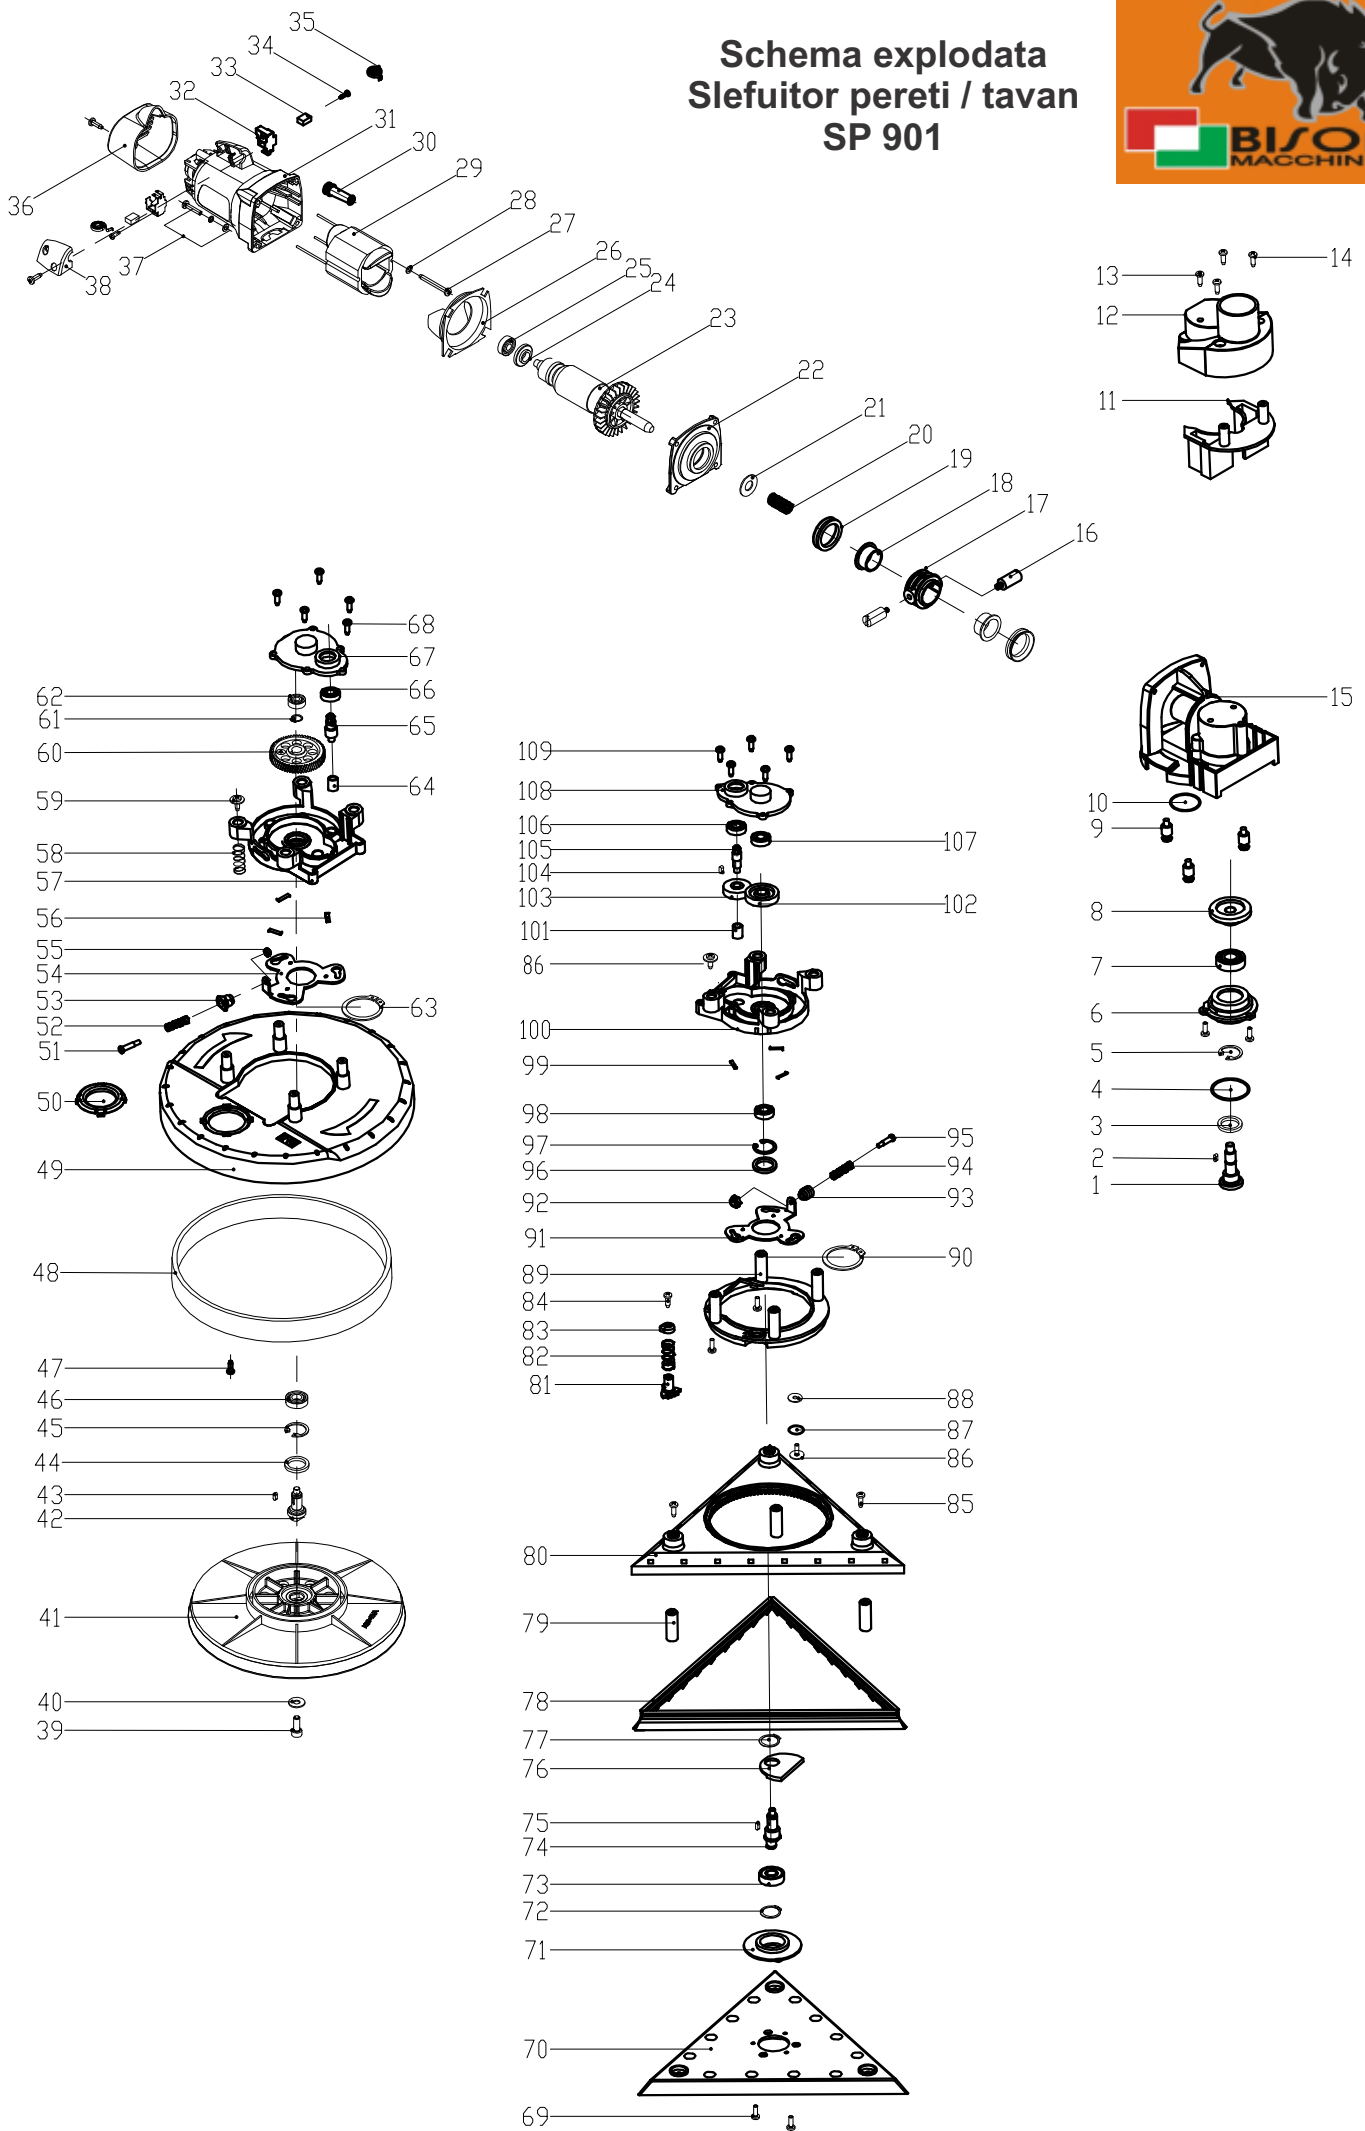

Schema explodată Slefuitor pereti / tavan SP 901

Schema esplosa Slefuitor pereti / tavan SP 901

Schema esplosa Slefuitor pereti / tavan SP 901

DP-900C spare parts list

No.	Product code	Description in English	Qty
1	BT0090001	connecting shaft	1
2	BT0090002	semi-circular key 3x3.5x10	1
3	BT0090003	oil seal	1
4	BT0090004	seal ring	1
5	BT0090005	collar $\Phi 28 \times \Phi 24 \times 2$	1
6	BT0090006	small bearing cover	1
7	BT0090007	deep groove ball bearing 6901z	1
8	BT0090008	tapered gear	1
9	BT0090009	locking shaft	3
10	BT0090010	seal ring $\Phi 24 \times \Phi 20 \times 2$	1
11	BT0090011	pressing plate for dust collection cover	1
12	BT0090012	dust collection cover	1
13	BT0090013	cross head screw M4*12	6
14	BT0090014	cross tapping screw M4*12	6
15	BT0090015	gear box	1
16	BT0090016	screw pin	2
17	BT0090017	flexible sleeve	1
18	BT0090018	big rubber sleeve	2
19	BT0090019	horn damping	2
20	BT0090020	rotor spring	1
21	BT0090021	wool felt	1
22	BT0090022	middle cover	1
23	BT0090023	rotor	1
24	BT0090024	dust ring	1
25	BT0090025	ball bearing 607 RS	1
26	BT0090026	anti-wind ring	1
27	BT0090027	slotted tapping screw ST4*55	2
28	BT0090028	round buckle	1
29	BT0090029	stator	1
30	BT0090030	sleeve 2#	1
31	BT0090031	motor housing	1