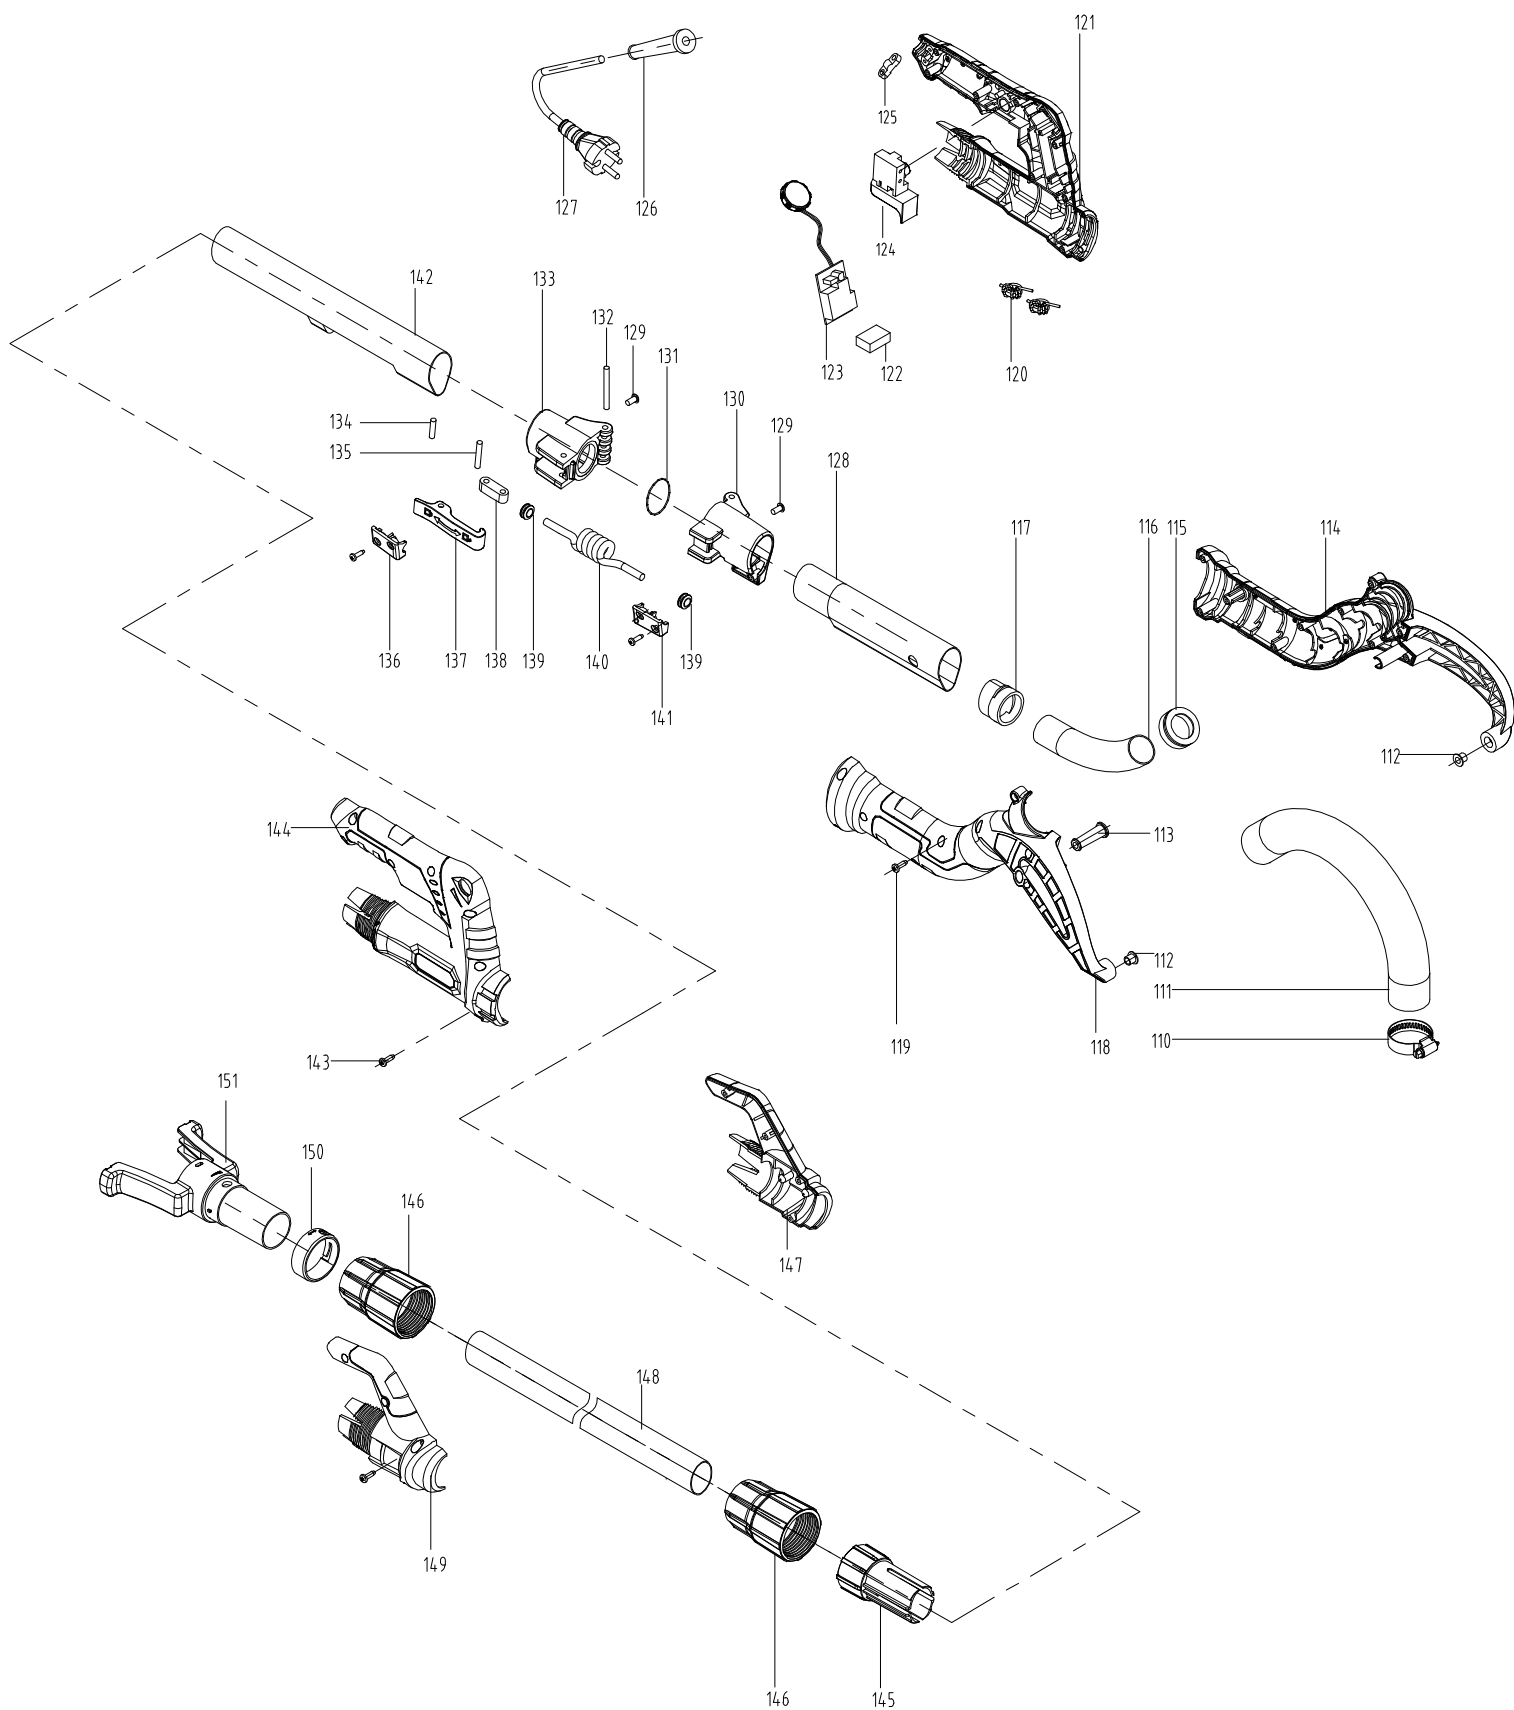

Schema explodată Slefuitor pereti / tavan SP 901

Schema esplosa Slefuitor pereti / tavan SP 901

Schema esplosa Slefuitor pereti / tavan SP 901

DP-900C spare parts list

No.	Product code	Description in English	Qty
1	BT0090001	connecting shaft	1
2	BT0090002	semi-circular key 3x3.5x10	1
3	BT0090003	oil seal	1
4	BT0090004	seal ring	1
5	BT0090005	collar $\Phi 28 \times \Phi 24 \times 2$	1
6	BT0090006	small bearing cover	1
7	BT0090007	deep groove ball bearing 6901z	1
8	BT0090008	tapered gear	1
9	BT0090009	locking shaft	3
10	BT0090010	seal ring $\Phi 24 \times \Phi 20 \times 2$	1
11	BT0090011	pressing plate for dust collection cover	1
12	BT0090012	dust collection cover	1
13	BT0090013	cross head screw M4*12	6
14	BT0090014	cross tapping screw M4*12	6
15	BT0090015	gear box	1
16	BT0090016	screw pin	2
17	BT0090017	flexible sleeve	1
18	BT0090018	big rubber sleeve	2
19	BT0090019	horn damping	2
20	BT0090020	rotor spring	1
21	BT0090021	wool felt	1
22	BT0090022	middle cover	1
23	BT0090023	rotor	1
24	BT0090024	dust ring	1
25	BT0090025	ball bearing 607 RS	1
26	BT0090026	anti-wind ring	1
27	BT0090027	slotted tapping screw ST4*55	2
28	BT0090028	round buckle	1
29	BT0090029	stator	1
30	BT0090030	sleeve 2#	1
31	BT0090031	motor housing	1