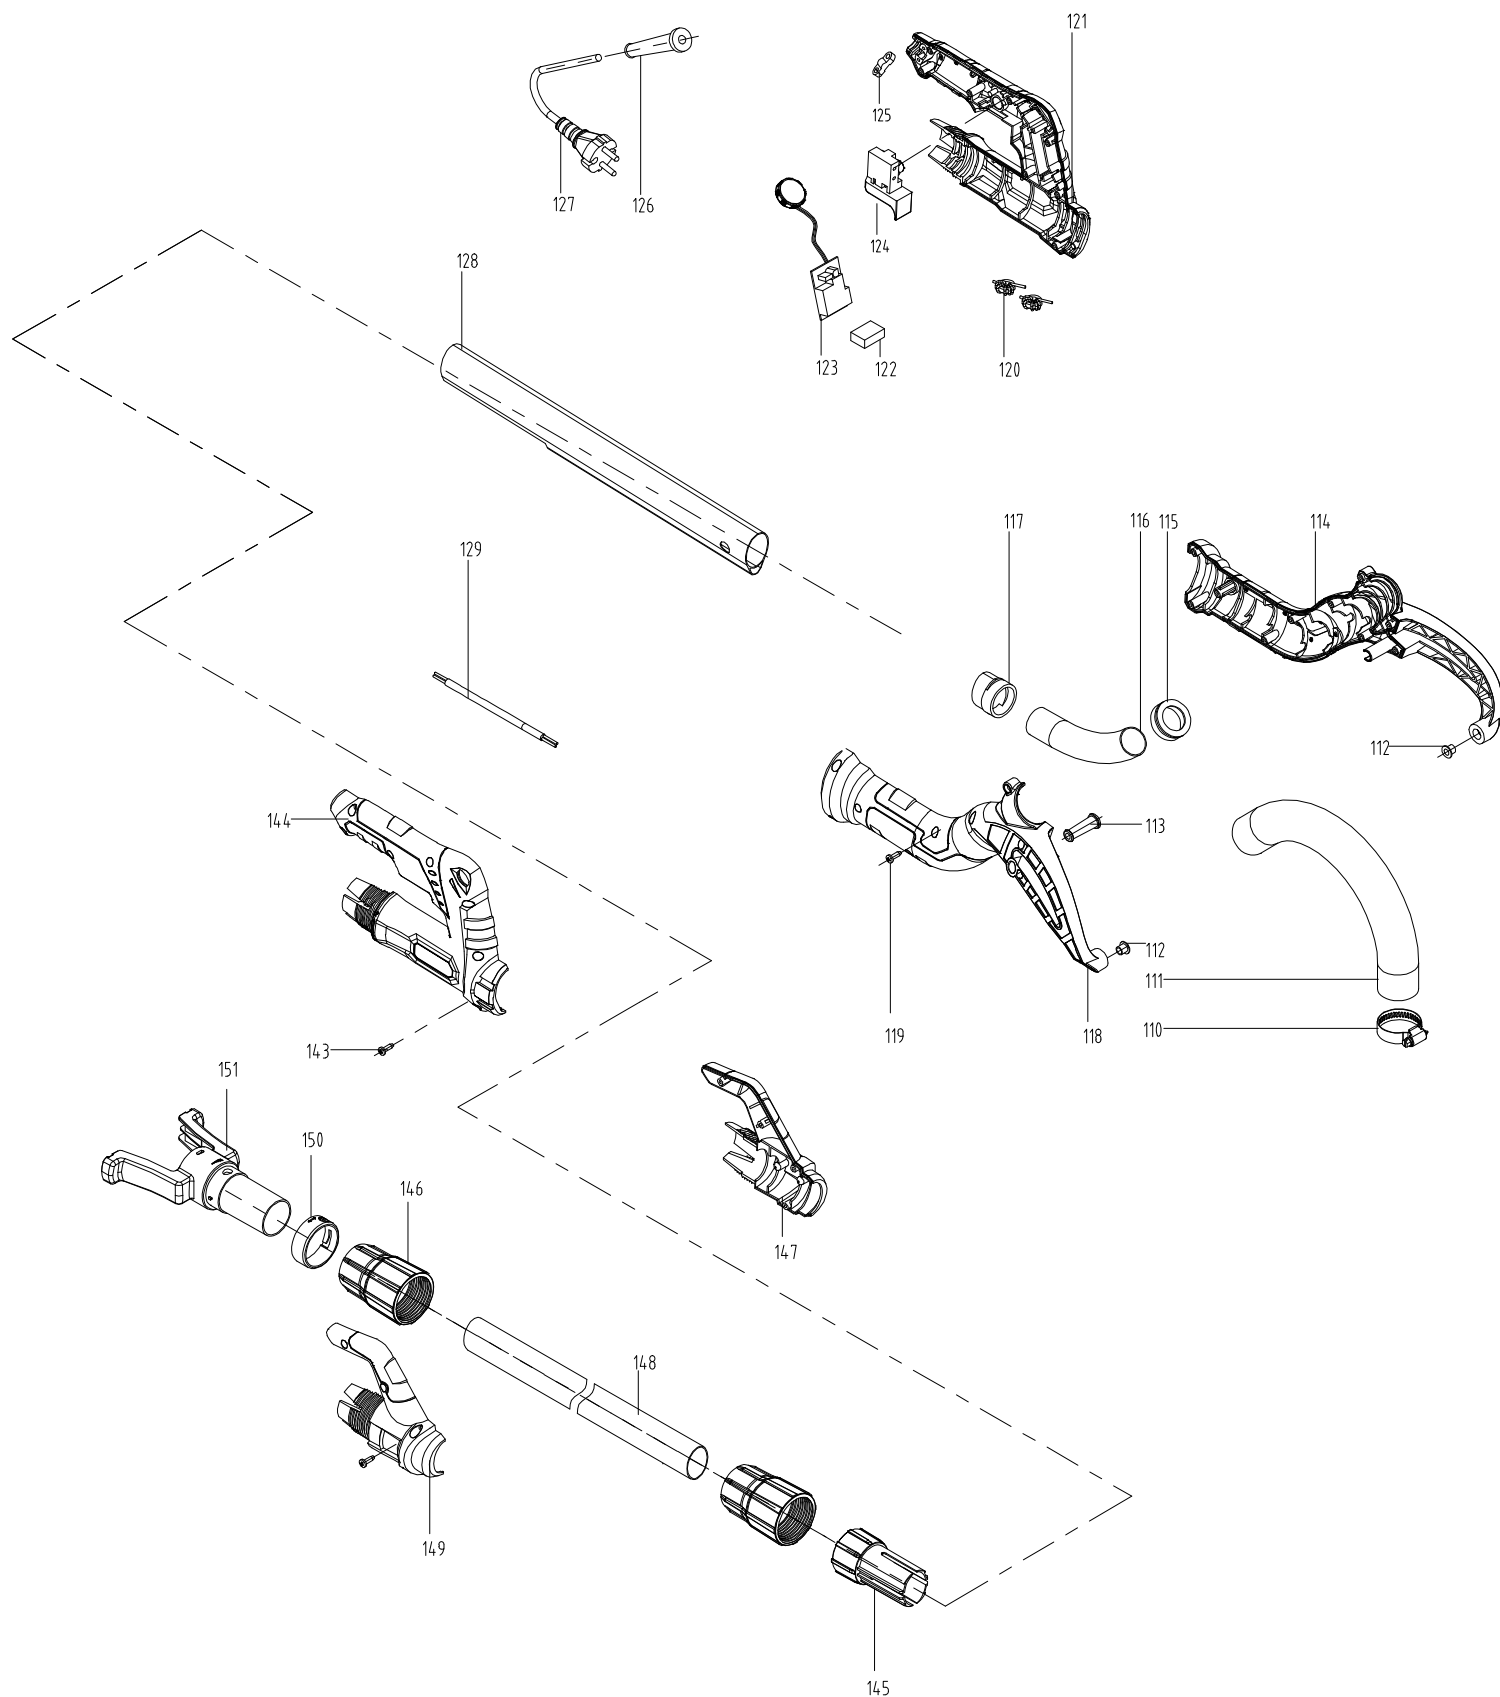

Schema explodată Slefuitor pereti / tavan SP 901

Schema esplosa Slefuitor pereti / tavan SP 901

Schema esplosa Slefuitor pereti / tavan SP 901

DP-900C spare parts list

No.	Product code	Description in English	Qty
1	BT0090001	connecting shaft	1
2	BT0090002	semi-circular key 3x3.5x10	1
3	BT0090003	oil seal	1
4	BT0090004	seal ring	1
5	BT0090005	collar $\Phi 28 \times \Phi 24 \times 2$	1
6	BT0090006	small bearing cover	1
7	BT0090007	deep groove ball bearing 6901z	1
8	BT0090008	tapered gear	1
9	BT0090009	locking shaft	3
10	BT0090010	seal ring $\Phi 24 \times \Phi 20 \times 2$	1
11	BT0090011	pressing plate for dust collection cover	1
12	BT0090012	dust collection cover	1
13	BT0090013	cross head screw M4*12	6
14	BT0090014	cross tapping screw M4*12	6
15	BT0090015	gear box	1
16	BT0090016	screw pin	2
17	BT0090017	flexible sleeve	1
18	BT0090018	big rubber sleeve	2
19	BT0090019	horn damping	2
20	BT0090020	rotor spring	1
21	BT0090021	wool felt	1
22	BT0090022	middle cover	1
23	BT0090023	rotor	1
24	BT0090024	dust ring	1
25	BT0090025	ball bearing 607 RS	1
26	BT0090026	anti-wind ring	1
27	BT0090027	slotted tapping screw ST4*55	2
28	BT0090028	round buckle	1
29	BT0090029	stator	1
30	BT0090030	sleeve 2#	1
31	BT0090031	motor housing	1