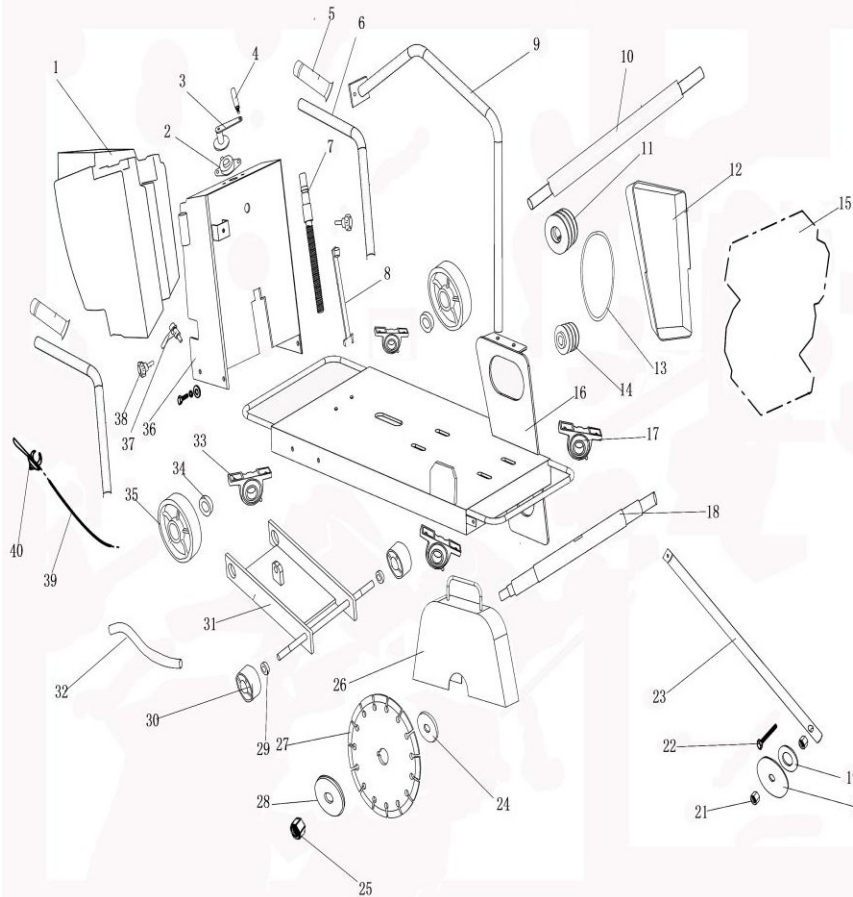

BISONTE MTA400 SPARE PARTS LIST

Major components

PART NO.	DESCRIPTION	Price Euro without VAT
BZMTA400-001	Water Tank	
BZMTA400-002	Bearing&bracket,water tank	
BZMTA400-003	Handle lever	
BZMTA400-004	Bracket	
BZMTA400-005	Handle bar grip	
BZMTA400-006	Handle(pair)	
BZMTA400-007	Screw stem	
BZMTA400-008	Connecting stem	
BZMTA400-009	Protective frame	
BZMTA400-010	Rear Axle	
BZMTA400-011	Power pulley	
BZMTA400-012	Belt cover	
BZMTA400-013	Belt	
BZMTA400-014	Pulley	
BZMTA400-015	Engine	
BZMTA400-016	Base assy	
BZMTA400-017	Bearing&bracket(front)	
BZMTA400-018	Principal axis	
BZMTA400-019	Washer \varnothing 12mm	
BZMTA400-020	Big washer \varnothing 8	

PART NO.	DESCRIPTION	Price Euro without VAT
BZMTA400-021	Nut	
BZMTA400-022	Screw	
BZMTA400-023	Pointer	
BZMTA400-024	Big gasket \varnothing 10	
BZMTA400-025	Nut	
BZMTA400-026	Blade guard	
BZMTA400-027	Blade	
BZMTA400-028	Blade flange	
BZMTA400-029	Bearing AK1714	
BZMTA400-030	Front wheel	
BZMTA400-031	Wheel rack module	
BZMTA400-032	Water pipe	
BZMTA400-033	Bearing&bracket(bac	
BZMTA400-034	Bearing6203-2RS	
BZMTA400-035	Rear Wheel	
BZMTA400-036	Fixed plate, water tar	
BZMTA400-037	Cock	
BZMTA400-038	Knob	
BZMTA400-039	Throttle cable	
BZMTA400-040	Throttle control	