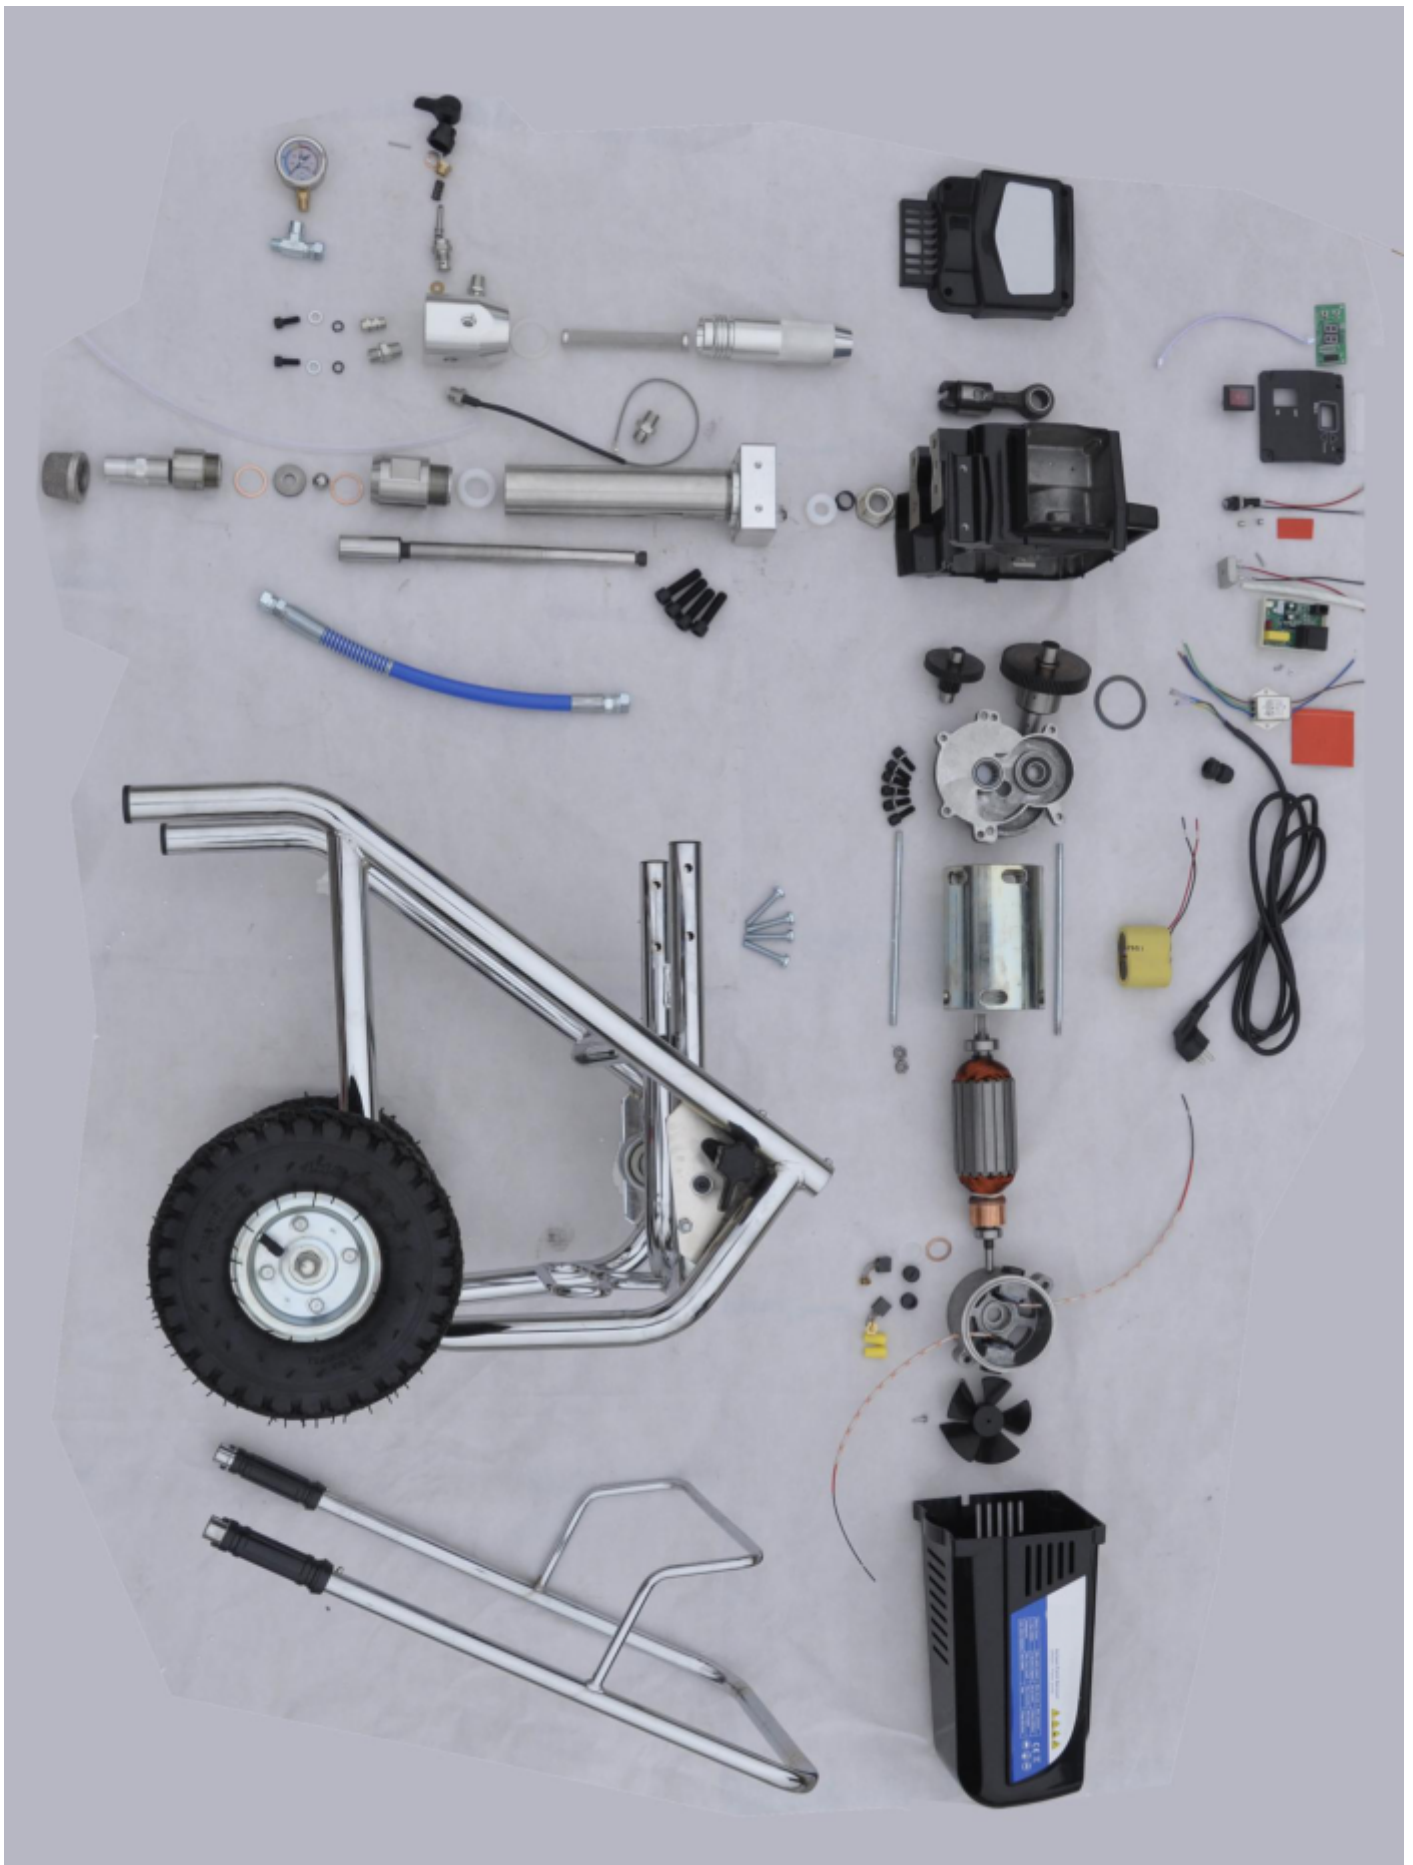

Schema explodata Pompa Airless PAZ 6331i si PAZ 6335i

315100	Control board assembly	315108	Bridge
315101	Digital electronic spray control display	315109	Tie wrap
315102	Control board cover with label	315110	Circuit board
315103	ON/OFF switch	315111	Screw
315104	Pressure regulator	315112	Gasket
315105	Fuse	315113	EMI filter
315106	Insulated rubber tape 1	315114	Insulated rubber tape 2
315107	Screw		

315200	Housing assembly
315201	Front Cover
315202	Slider assembly
315203	Drive assembly
315204	O-ring
315205	Gear/crankshaft assembly
315206	1 st stage gear
315207	Baffle assembly
315208	Screw

31300	Fluid pump assembly
31301	Retainer
31302	Spacer
31303	Upper packing
31304	Pump block
31305	Fitting
31306	Pressure sensor
31307	Return tube
31308	Nut
31309	Piston rod
31310	Lower packing
31311	Upper housing
31312	O-ring
31313	Outlet valve ball
31314	Outlet valve seat
31315	Lower housing
31316	Hose
31317	Suction tube
31318	Suction filter

35300	Fluid pump assembly
35301	Retainer
35302	Spacer
35303	Upper packing
35304	Pump block
35305	Fitting
35306	Pressure sensor
35307	Return tube
35308	Nut
35309	Piston rod
35310	Lower packing
35311	Upper housing
35312	O-ring
35313	Outlet valve ball
35314	Outlet valve seat
35315	Lower housing
35316	Hose
35317	Suction tube
35318	Suction filter

315401	Filter housing
315402	Pump filter
315403	O-ring
315404	Fitting
315405	Spring
315406	Prime/spray valve retainer
315407	Prime/spray valve handle
315408	Cam base
315409	Groove pin
315410	Prime/spray valve stem
315411	Prime/spray valve housing
315412	Gasket
315413	Fitting
315414	Outlet connector
315415	Pressure gage
315416	Connector
315417	O-ring
315418	Gasket
315419	Nut