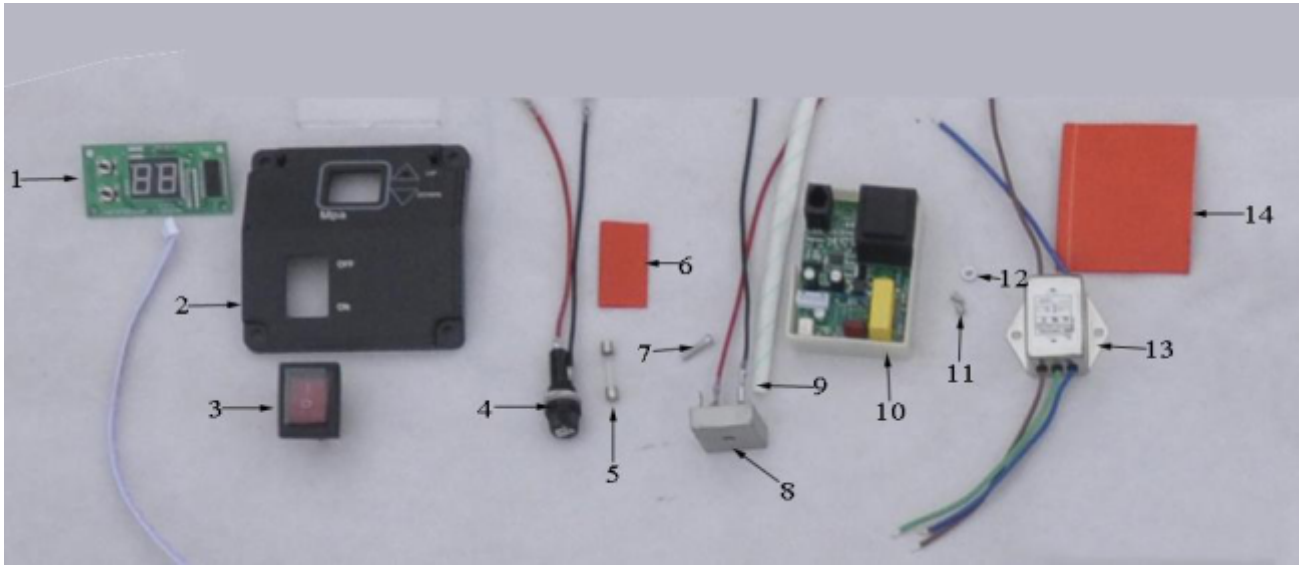

Schema explodata Pompa Airless PAZ 6331i si PAZ 6335i

315100	Control board assembly	315108	Bridge
315101	Digital electronic spray control display	315109	Tie wrap
315102	Control board cover with label	315110	Circuit board
315103	ON/OFF switch	315111	Screw
315104	Pressure regulator	315112	Gasket
315105	Fuse	315113	EMI filter
315106	Insulated rubber tape 1	315114	Insulated rubber tape 2
315107	Screw		

315200	Housing assembly
315201	Front Cover
315202	Slider assembly
315203	Drive assembly
315204	O-ring
315205	Gear/crankshaft assembly
315206	1 st stage gear
315207	Baffle assembly
315208	Screw

31300	Fluid pump assembly
31301	Retainer
31302	Spacer
31303	Upper packing
31304	Pump block
31305	Fitting
31306	Pressure sensor
31307	Return tube
31308	Nut
31309	Piston rod
31310	Lower packing
31311	Upper housing
31312	O-ring
31313	Outlet valve ball
31314	Outlet valve seat
31315	Lower housing
31316	Hose
31317	Suction tube
31318	Suction filter

35300	Fluid pump assembly
35301	Retainer
35302	Spacer
35303	Upper packing
35304	Pump block
35305	Fitting
35306	Pressure sensor
35307	Return tube
35308	Nut
35309	Piston rod
35310	Lower packing
35311	Upper housing
35312	O-ring
35313	Outlet valve ball
35314	Outlet valve seat
35315	Lower housing
35316	Hose
35317	Suction tube
35318	Suction filter

315401	Filter housing
315402	Pump filter
315403	O-ring
315404	Fitting
315405	Spring
315406	Prime/spray valve retainer
315407	Prime/spray valve handle
315408	Cam base
315409	Groove pin
315410	Prime/spray valve stem
315411	Prime/spray valve housing
315412	Gasket
315413	Fitting
315414	Outlet connector
315415	Pressure gage
315416	Connector
315417	O-ring
315418	Gasket
315419	Nut