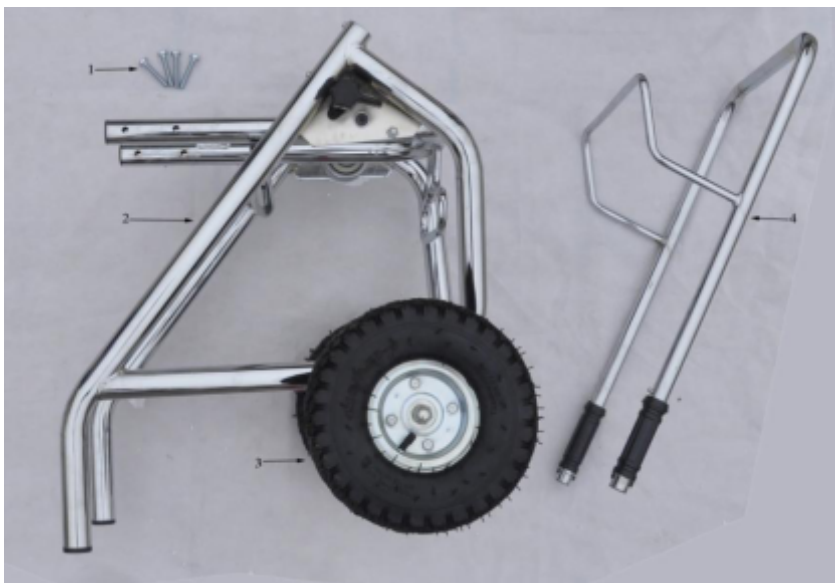

315600	Cart assembly
315601	Screw
315602	Cart
315603	Pneumatic wheel
315604	Handle assembly