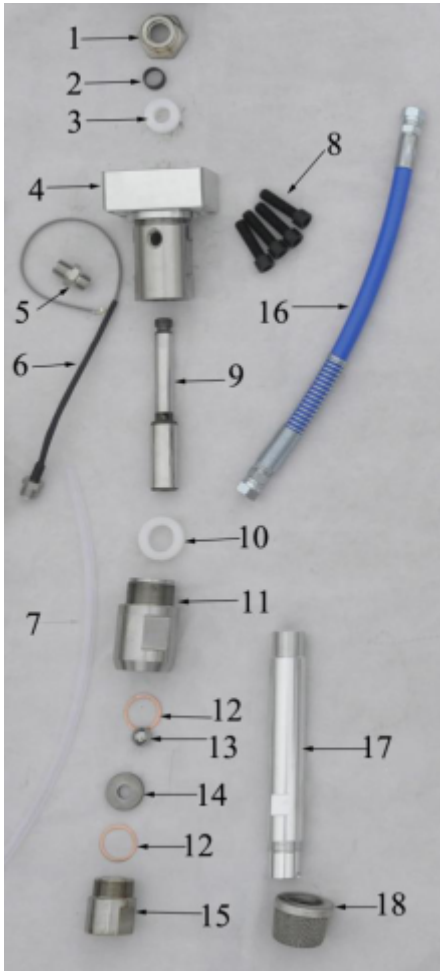

Schema explodata Pompa Airless PAZ 6331i si PAZ 6335i

315100	Control board assembly	315108	Bridge
315101	Digital electronic spray control display	315109	Tie wrap
315102	Control board cover with label	315110	Circuit board
315103	ON/OFF switch	315111	Screw
315104	Pressure regulator	315112	Gasket
315105	Fuse	315113	EMI filter
315106	Insulated rubber tape 1	315114	Insulated rubber tape 2
315107	Screw		

315200	Housing assembly
315201	Front Cover
315202	Slider assembly
315203	Drive assembly
315204	O-ring
315205	Gear/crankshaft assembly
315206	1 st stage gear
315207	Baffle assembly
315208	Screw

31300	Fluid pump assembly
31301	Retainer
31302	Spacer
31303	Upper packing
31304	Pump block
31305	Fitting
31306	Pressure sensor
31307	Return tube
31308	Nut
31309	Piston rod
31310	Lower packing
31311	Upper housing
31312	O-ring
31313	Outlet valve ball
31314	Outlet valve seat
31315	Lower housing
31316	Hose
31317	Suction tube
31318	Suction filter

35300	Fluid pump assembly
35301	Retainer
35302	Spacer
35303	Upper packing
35304	Pump block
35305	Fitting
35306	Pressure sensor
35307	Return tube
35308	Nut
35309	Piston rod
35310	Lower packing
35311	Upper housing
35312	O-ring
35313	Outlet valve ball
35314	Outlet valve seat
35315	Lower housing
35316	Hose
35317	Suction tube
35318	Suction filter

315401	Filter housing
315402	Pump filter
315403	O-ring
315404	Fitting
315405	Spring
315406	Prime/spray valve retainer
315407	Prime/spray valve handle
315408	Cam base
315409	Groove pin
315410	Prime/spray valve stem
315411	Prime/spray valve housing
315412	Gasket
315413	Fitting
315414	Outlet connector
315415	Pressure gage
315416	Connector
315417	O-ring
315418	Gasket
315419	Nut