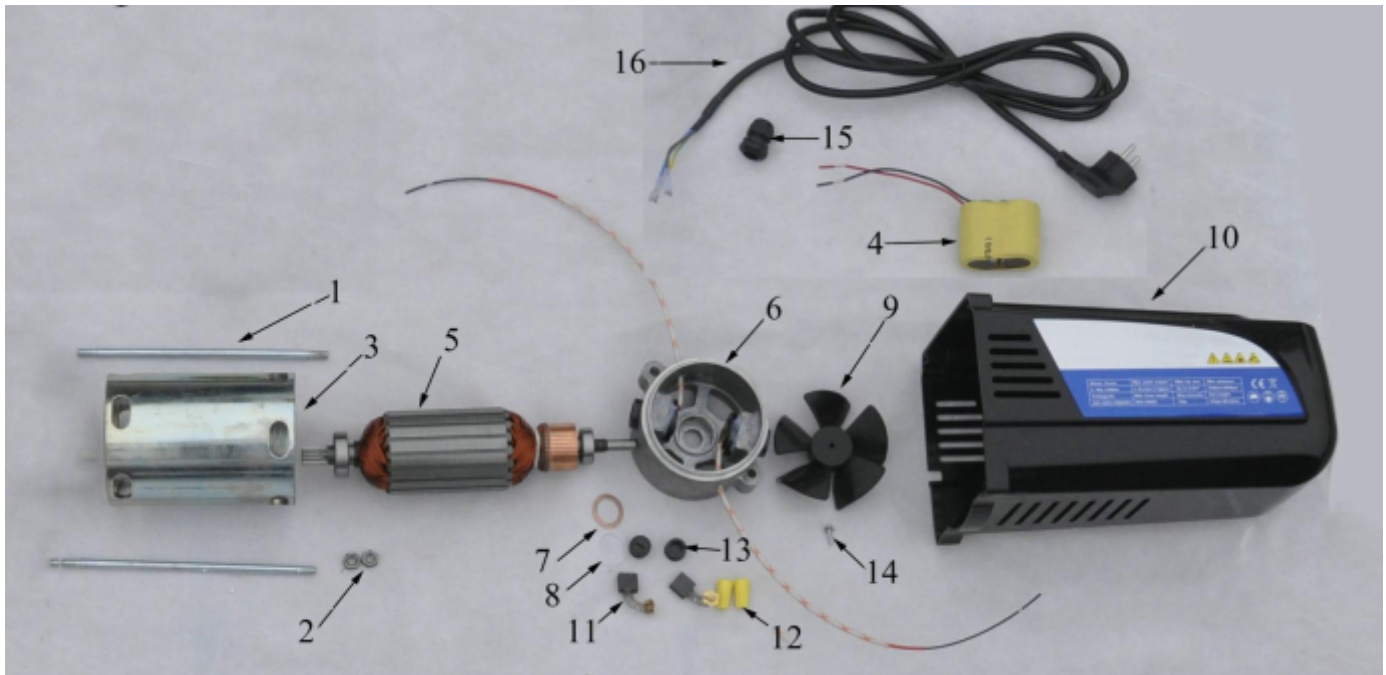

Schema explodata Pompa Airless PAZ 6331i si PAZ 6335i

315100	Control board assembly	315108	Bridge
315101	Digital electronic spray control display	315109	Tie wrap
315102	Control board cover with label	315110	Circuit board
315103	ON/OFF switch	315111	Screw
315104	Pressure regulator	315112	Gasket
315105	Fuse	315113	EMI filter
315106	Insulated rubber tape 1	315114	Insulated rubber tape 2
315107	Screw		

315200	Housing assembly
315201	Front Cover
315202	Slider assembly
315203	Drive assembly
315204	O-ring
315205	Gear/crankshaft assembly
315206	1 st stage gear
315207	Baffle assembly
315208	Screw

31300	Fluid pump assembly
31301	Retainer
31302	Spacer
31303	Upper packing
31304	Pump block
31305	Fitting
31306	Pressure sensor
31307	Return tube
31308	Nut
31309	Piston rod
31310	Lower packing
31311	Upper housing
31312	O-ring
31313	Outlet valve ball
31314	Outlet valve seat
31315	Lower housing
31316	Hose
31317	Suction tube
31318	Suction filter

35300	Fluid pump assembly
35301	Retainer
35302	Spacer
35303	Upper packing
35304	Pump block
35305	Fitting
35306	Pressure sensor
35307	Return tube
35308	Nut
35309	Piston rod
35310	Lower packing
35311	Upper housing
35312	O-ring
35313	Outlet valve ball
35314	Outlet valve seat
35315	Lower housing
35316	Hose
35317	Suction tube
35318	Suction filter

315401	Filter housing
315402	Pump filter
315403	O-ring
315404	Fitting
315405	Spring
315406	Prime/spray valve retainer
315407	Prime/spray valve handle
315408	Cam base
315409	Groove pin
315410	Prime/spray valve stem
315411	Prime/spray valve housing
315412	Gasket
315413	Fitting
315414	Outlet connector
315415	Pressure gage
315416	Connector
315417	O-ring
315418	Gasket
315419	Nut