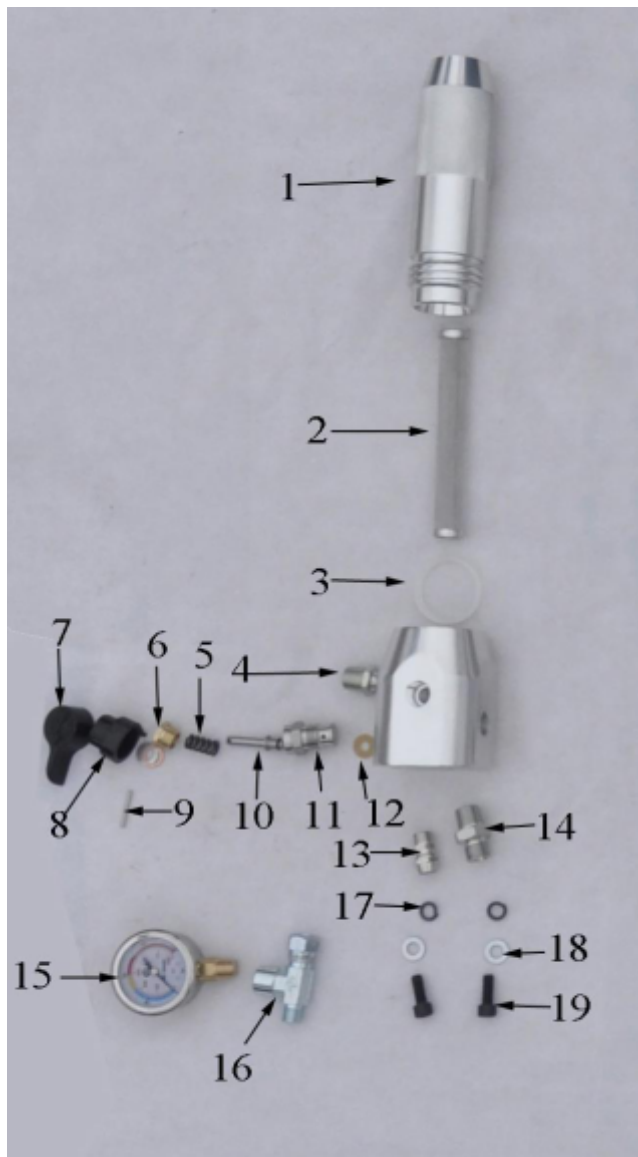

Schema explodata Pompa Airless PAZ 6331i si PAZ 6335i

315100	Control board assembly	315108	Bridge
315101	Digital electronic spray control display	315109	Tie wrap
315102	Control board cover with label	315110	Circuit board
315103	ON/OFF switch	315111	Screw
315104	Pressure regulator	315112	Gasket
315105	Fuse	315113	EMI filter
315106	Insulated rubber tape 1	315114	Insulated rubber tape 2
315107	Screw		

315200	Housing assembly
315201	Front Cover
315202	Slider assembly
315203	Drive assembly
315204	O-ring
315205	Gear/crankshaft assembly
315206	1 st stage gear
315207	Baffle assembly
315208	Screw

31300	Fluid pump assembly
31301	Retainer
31302	Spacer
31303	Upper packing
31304	Pump block
31305	Fitting
31306	Pressure sensor
31307	Return tube
31308	Nut
31309	Piston rod
31310	Lower packing
31311	Upper housing
31312	O-ring
31313	Outlet valve ball
31314	Outlet valve seat
31315	Lower housing
31316	Hose
31317	Suction tube
31318	Suction filter

35300	Fluid pump assembly
35301	Retainer
35302	Spacer
35303	Upper packing
35304	Pump block
35305	Fitting
35306	Pressure sensor
35307	Return tube
35308	Nut
35309	Piston rod
35310	Lower packing
35311	Upper housing
35312	O-ring
35313	Outlet valve ball
35314	Outlet valve seat
35315	Lower housing
35316	Hose
35317	Suction tube
35318	Suction filter

315401	Filter housing
315402	Pump filter
315403	O-ring
315404	Fitting
315405	Spring
315406	Prime/spray valve retainer
315407	Prime/spray valve handle
315408	Cam base
315409	Groove pin
315410	Prime/spray valve stem
315411	Prime/spray valve housing
315412	Gasket
315413	Fitting
315414	Outlet connector
315415	Pressure gage
315416	Connector
315417	O-ring
315418	Gasket
315419	Nut