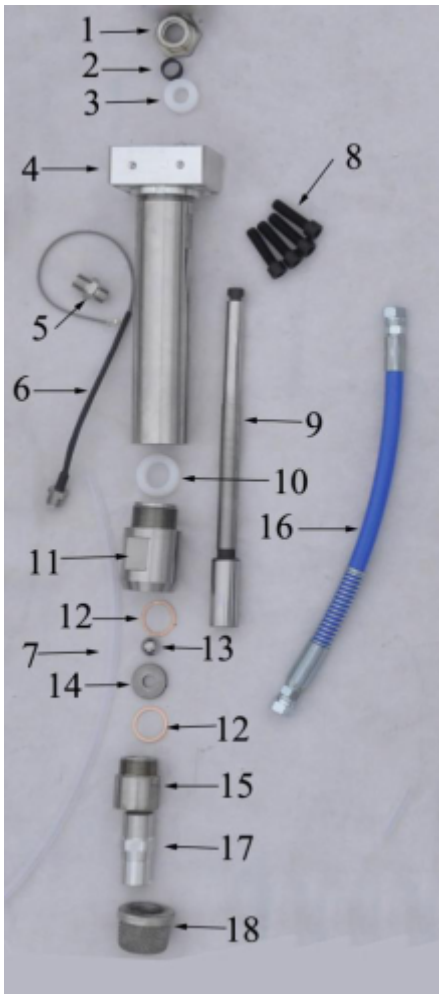

Schema explodata Pompa Airless PAZ 6331i si PAZ 6335i

315100	Control board assembly	315108	Bridge
315101	Digital electronic spray control display	315109	Tie wrap
315102	Control board cover with label	315110	Circuit board
315103	ON/OFF switch	315111	Screw
315104	Pressure regulator	315112	Gasket
315105	Fuse	315113	EMI filter
315106	Insulated rubber tape 1	315114	Insulated rubber tape 2
315107	Screw		

315200	Housing assembly
315201	Front Cover
315202	Slider assembly
315203	Drive assembly
315204	O-ring
315205	Gear/crankshaft assembly
315206	1 st stage gear
315207	Baffle assembly
315208	Screw

31300	Fluid pump assembly
31301	Retainer
31302	Spacer
31303	Upper packing
31304	Pump block
31305	Fitting
31306	Pressure sensor
31307	Return tube
31308	Nut
31309	Piston rod
31310	Lower packing
31311	Upper housing
31312	O-ring
31313	Outlet valve ball
31314	Outlet valve seat
31315	Lower housing
31316	Hose
31317	Suction tube
31318	Suction filter

35300	Fluid pump assembly
35301	Retainer
35302	Spacer
35303	Upper packing
35304	Pump block
35305	Fitting
35306	Pressure sensor
35307	Return tube
35308	Nut
35309	Piston rod
35310	Lower packing
35311	Upper housing
35312	O-ring
35313	Outlet valve ball
35314	Outlet valve seat
35315	Lower housing
35316	Hose
35317	Suction tube
35318	Suction filter

315401	Filter housing
315402	Pump filter
315403	O-ring
315404	Fitting
315405	Spring
315406	Prime/spray valve retainer
315407	Prime/spray valve handle
315408	Cam base
315409	Groove pin
315410	Prime/spray valve stem
315411	Prime/spray valve housing
315412	Gasket
315413	Fitting
315414	Outlet connector
315415	Pressure gage
315416	Connector
315417	O-ring
315418	Gasket
315419	Nut