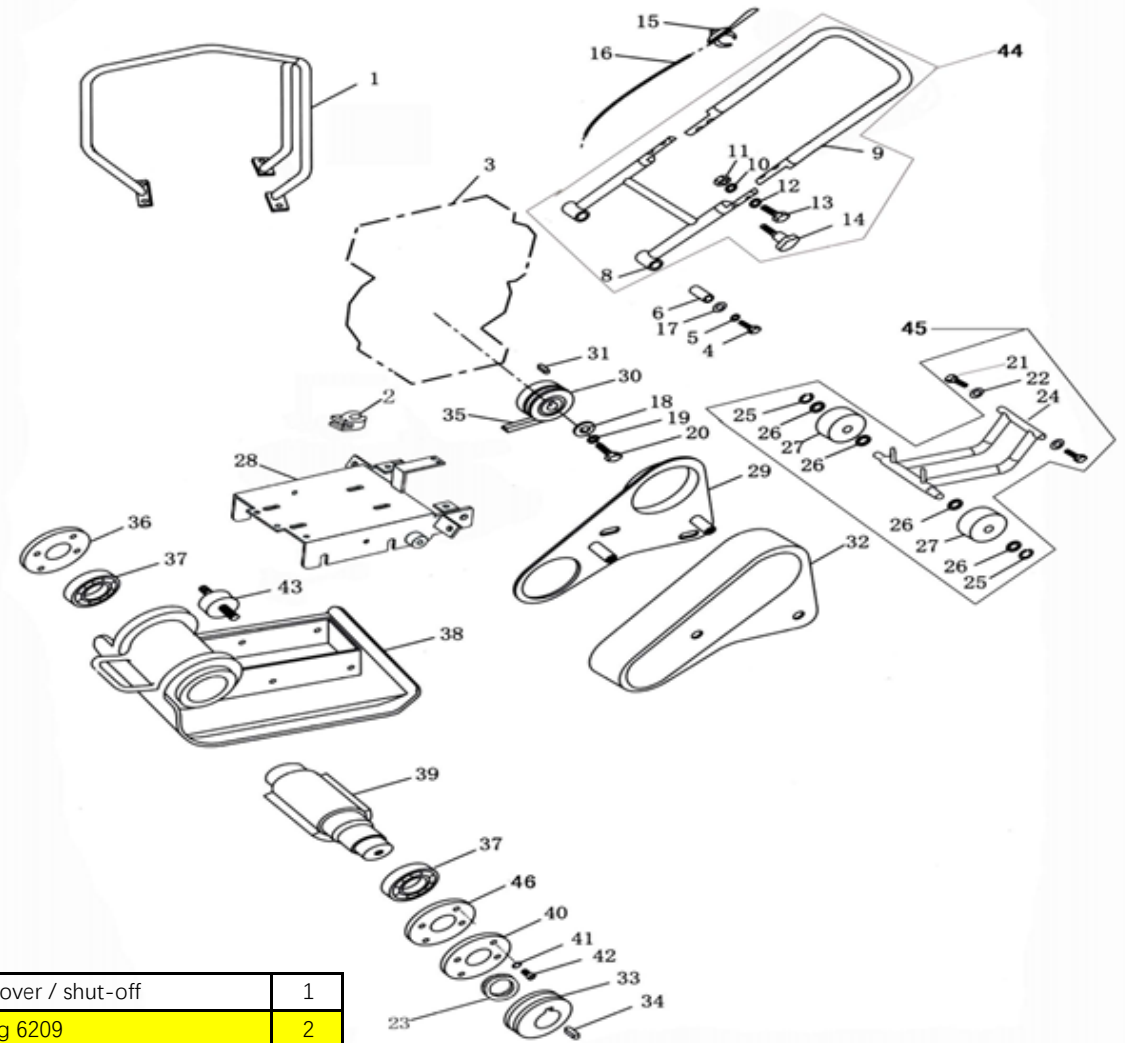

# Explozie piese de schimb PC60-L

Major components			
NO.	PART NO.	DESCRIPTION	QTY
1	500001	Protective frame	1
2	500002	Clamp	1
3	500003	Engine	1
4	500004	Hex bolt M12*55	2
5	500005	Bigger flat washer $\varnothing$ 12.5	2
6	500006	Rubber coupling for handle	2
8	500008	Lower half of foldable handle	1
9	500009	Upper half of foldable handle	1
10	500010	Flat washer $\varnothing$ 10	2
11	500011	Locknut M10	2
12	500012	Flat washer $\varnothing$ 10	2
13	500013	Hex bolt M10*35	2
14	500014	Horned bolt	2
15	500015	Throttle lever	1
16	500016	Throttle cable	1
17	500017	Bigger flat washer $\varnothing$ 12	2
18	500018	Bigger flat washer $\varnothing$ 8	1
19	500019	Spring washer $\varnothing$ 8	1
20	500020	Hexagonal bolt M8*25	1
21	500021	Fit screw M10*35	2
22	500022	Flat washer $\varnothing$ 10(Optional )	2
23	500023	Oil seal	1
24	500024	Wheel bracket	1
25	500025	Outer circlip $\varnothing$ 17	2
26	500026	Flat washer $\varnothing$ 17	4
27	500027	Wheel	2
28	500028	Plate for engine mounting	1
29	500029	Dust-proof plate	1
30	500030	Clutch assembly $\varnothing$ 16	1
31	500031	Flat key 5*30	1
32	500032	Belt cover	1
33	500033	Pulley, driven	1
34	500034	Flat key 8*16	1
35	500035	Belt	1

36	500036	Case cover / shut-off	1
37	500037	Bearing 6209	2
38	500038	Vibrating plate	1
39	500039	Ecc. Rotary shaft	1
40	500040	Case cover for pulley	1
41	500041	Spring washer $\varnothing$ 5	8
42	500042	Socket bolt M6*25	8
43	500043	Shock absorber for vibrating plate	4
44	500044	Foldable Handle Assy	1
45	500045	Trolley wheel Assy	1
46	500046	Paper cushion	2