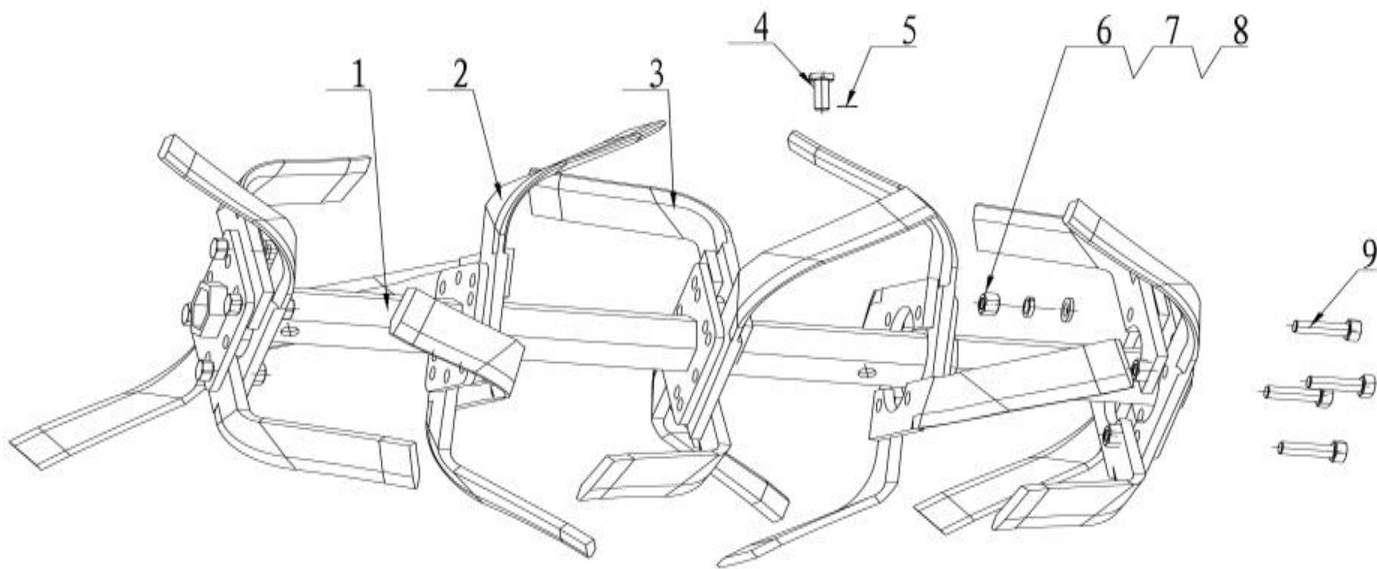

Series No.	Part Code	English Name	Unit	Quantity for One Unit	Order Quantity	Unit Price	Total Amount	Note
1	33709-00076-00	Four piece five group cutter barrel assembly	pcs	2				
2	33709-00025-00	Left blade of dry land machete	pcs	20				
3	33709-00017-00	Right blade of dry land machete	pcs	20				
4	34006-00106-00	B-pin	pcs	2