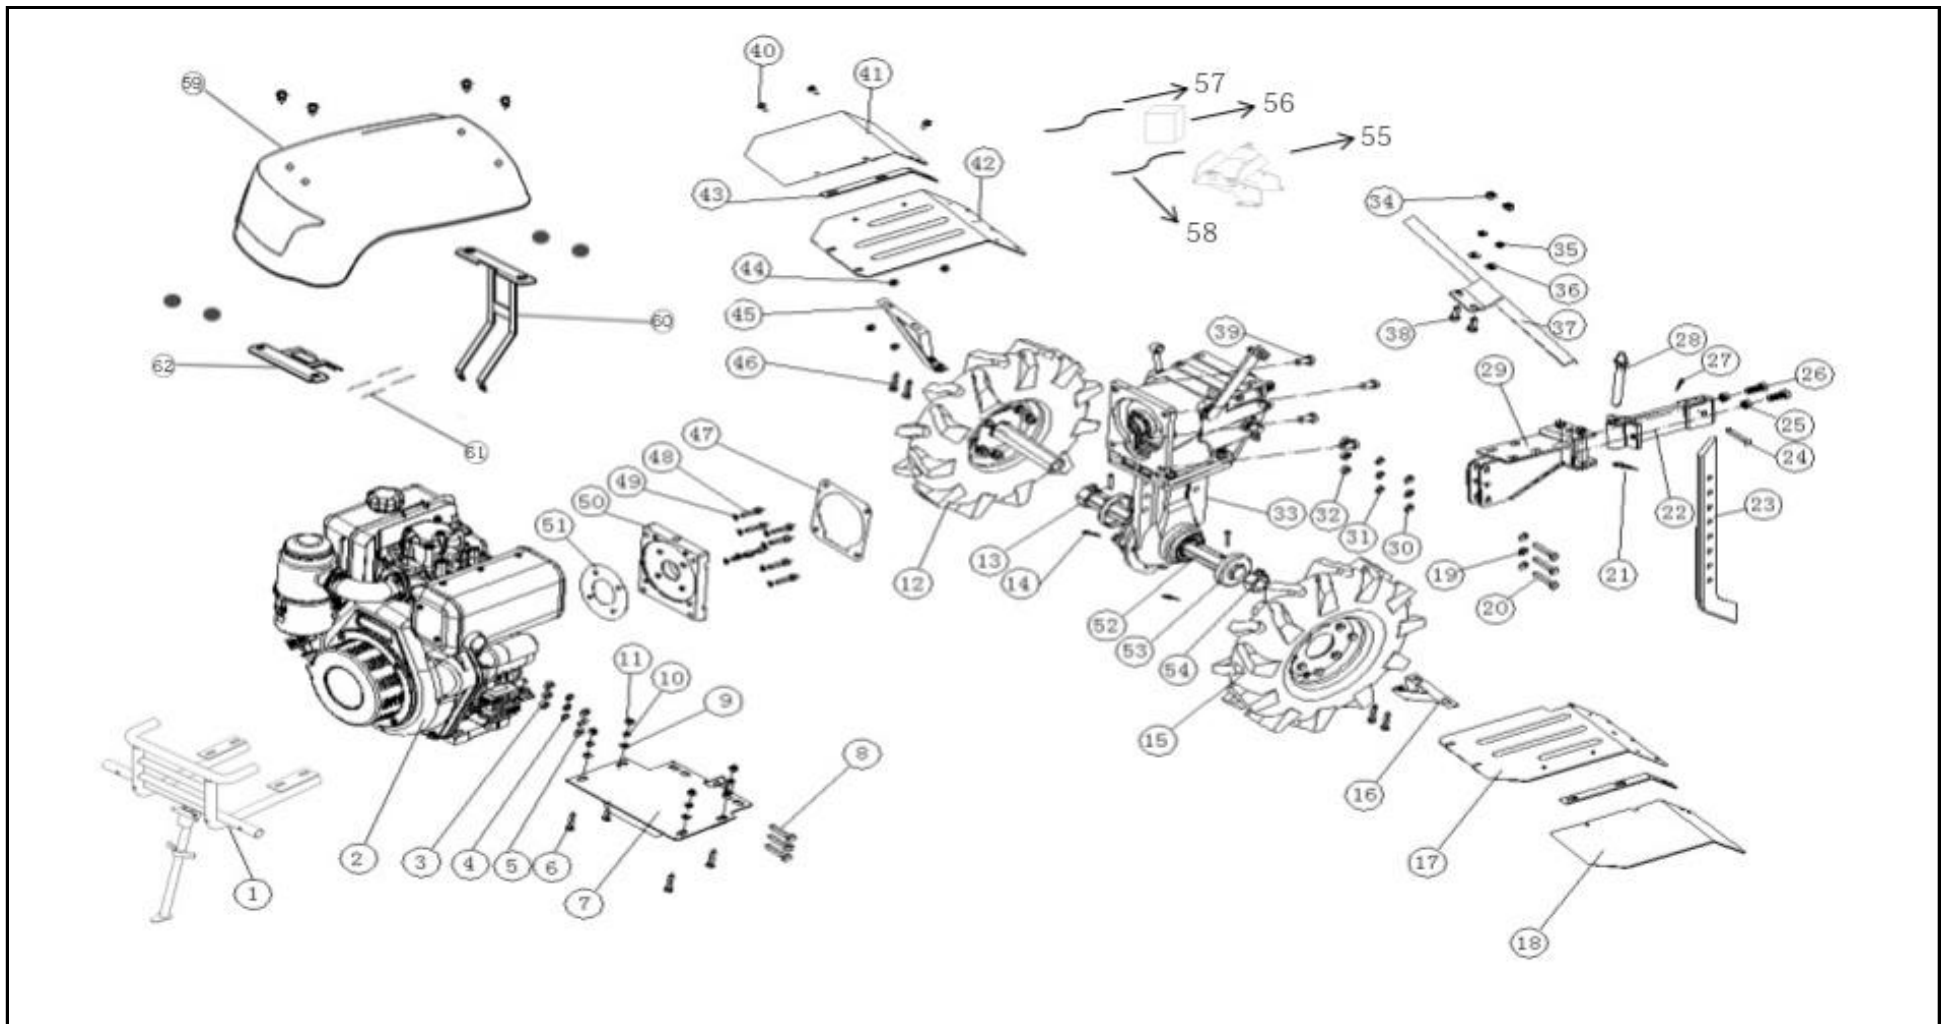

Series No.	Part Code	English Name	Unit	Quantity for One Unit	Order Quantity	Unit Price	Total Amount	Note