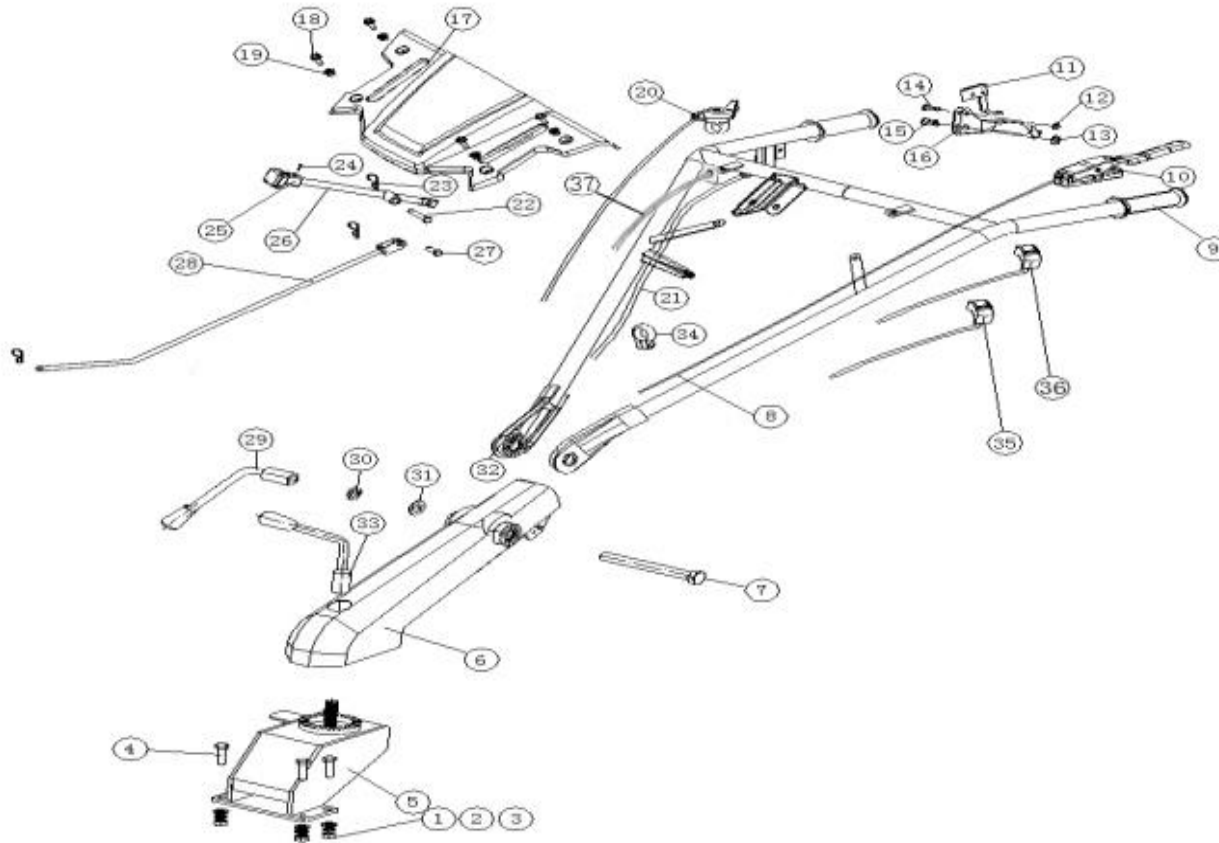

# SCHEMĂ EXPLODATĂ

**BTA-12SDE**

## BTA-12SDE SPARE PARTS LIST

### Handle Assy

Series No.	Part Code	English Name	Unit	Quantity for One Unit	Order Quantity	Unit Price	Total Amount	Note
1	30121-00029-00	Hexagon nut	pcs	4				
2	30139-00024-00	Spring washer	pcs	4				
3	30136-00240-00	Flat washer	pcs	4				
4	30101-00744-00	Hexagon flange bolt	pcs	4				
5	33706-00138-00	Armrest seat	pcs	1				
6	33706-00148-00	Middle section of handrail	pcs	1				

**SHIFT GEAR PARTS**

Series No.	Part Code	English Name	Unit	Quantity for One Unit	Order Quantity	Unit Price	Total Amount	Note
1	33713-00016-00	Shift arm	pcs	1				
2	34006-00124-00	B-pin	pcs	1				
3	34006-00139-00	cotter pin	pcs	1				
4	34032-00071-00	Shift bushing	pcs	6				
5	30152-00329-00	O-ring seal	pcs	1				