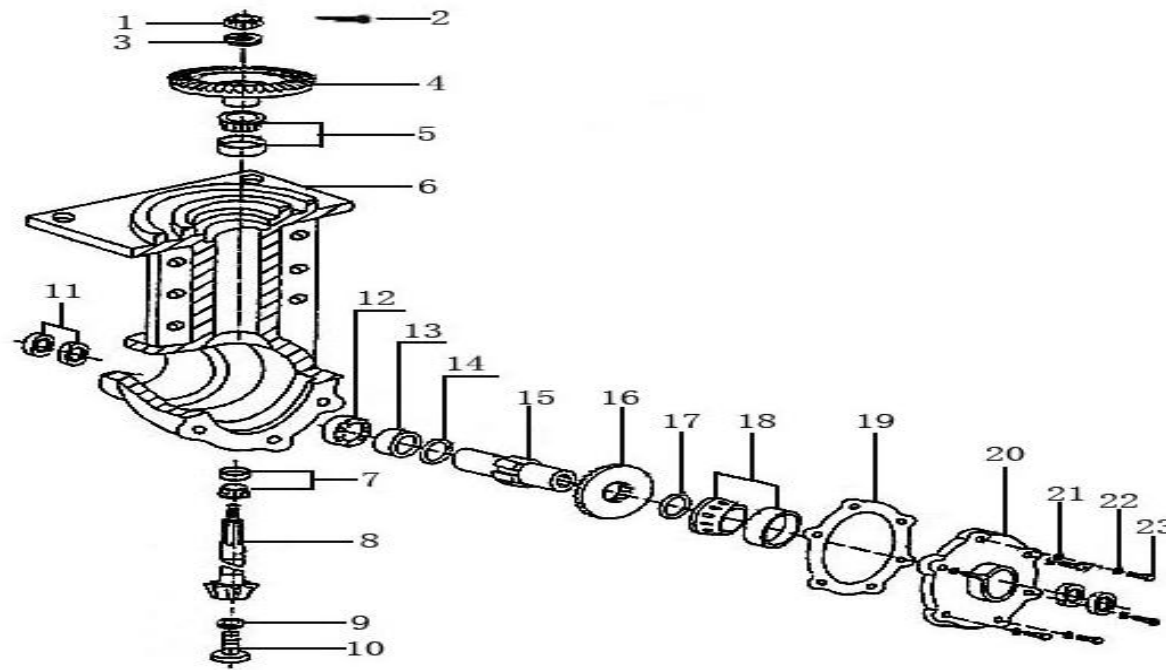

72	30136-00248-00	Non standard gasket	pcs	1					
73	30141-00187-00	Deep groove ball bearing	pcs	1					
74	30136-00284-00	Flat washer	pcs	1					
75	33301-00016-00	External serrated lock washer	pcs	1					
76	30101-00720-00	Hexagon flange bolt	pcs	1					
77	30141-00181-00	Deep groove ball bearing	pcs	1					
78	33714-00010-00	Clutch housing	pcs	1					
84	33714-00006-00	Clutch core	pcs	1					
96	30136-00326-00	Driving bevel gear washer	pcs	1					
97	30152-00313-00	O-ring seal	pcs	4					

TRANSMISSION CASE PARTS

Series No.	Part Code	English Name	Unit	Quantity for One Unit	Order Quantity	Unit Price	Total Amount	Note
1	30121-00080-00	Slotted Hex Nut	pc	1