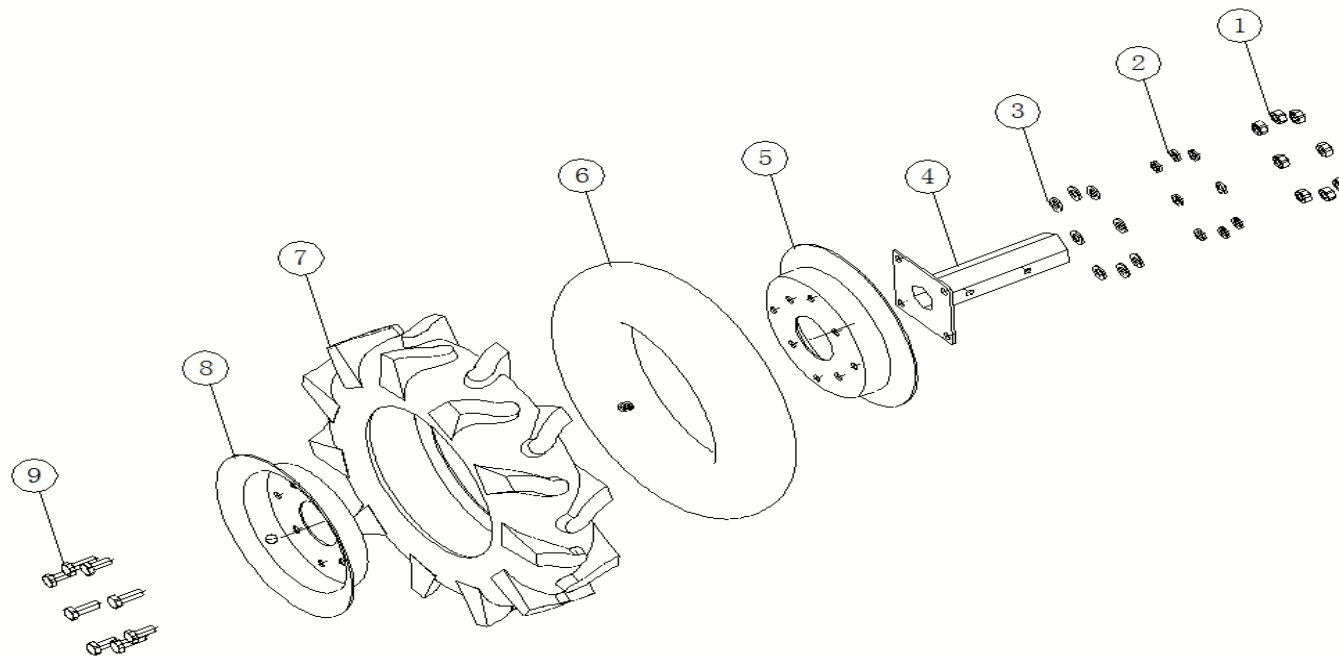

5	34006-00109-00	R-type split pin	pcs	2				
6	30121-00029-00	Hexagon nut	pcs	40				
7	30139-00024-00	Spring washer	pcs	40				
8	30136-00240-00	Flat washer	pcs	40				
9	30106-00017-00	Full thread hexagon head bolt	pcs	40