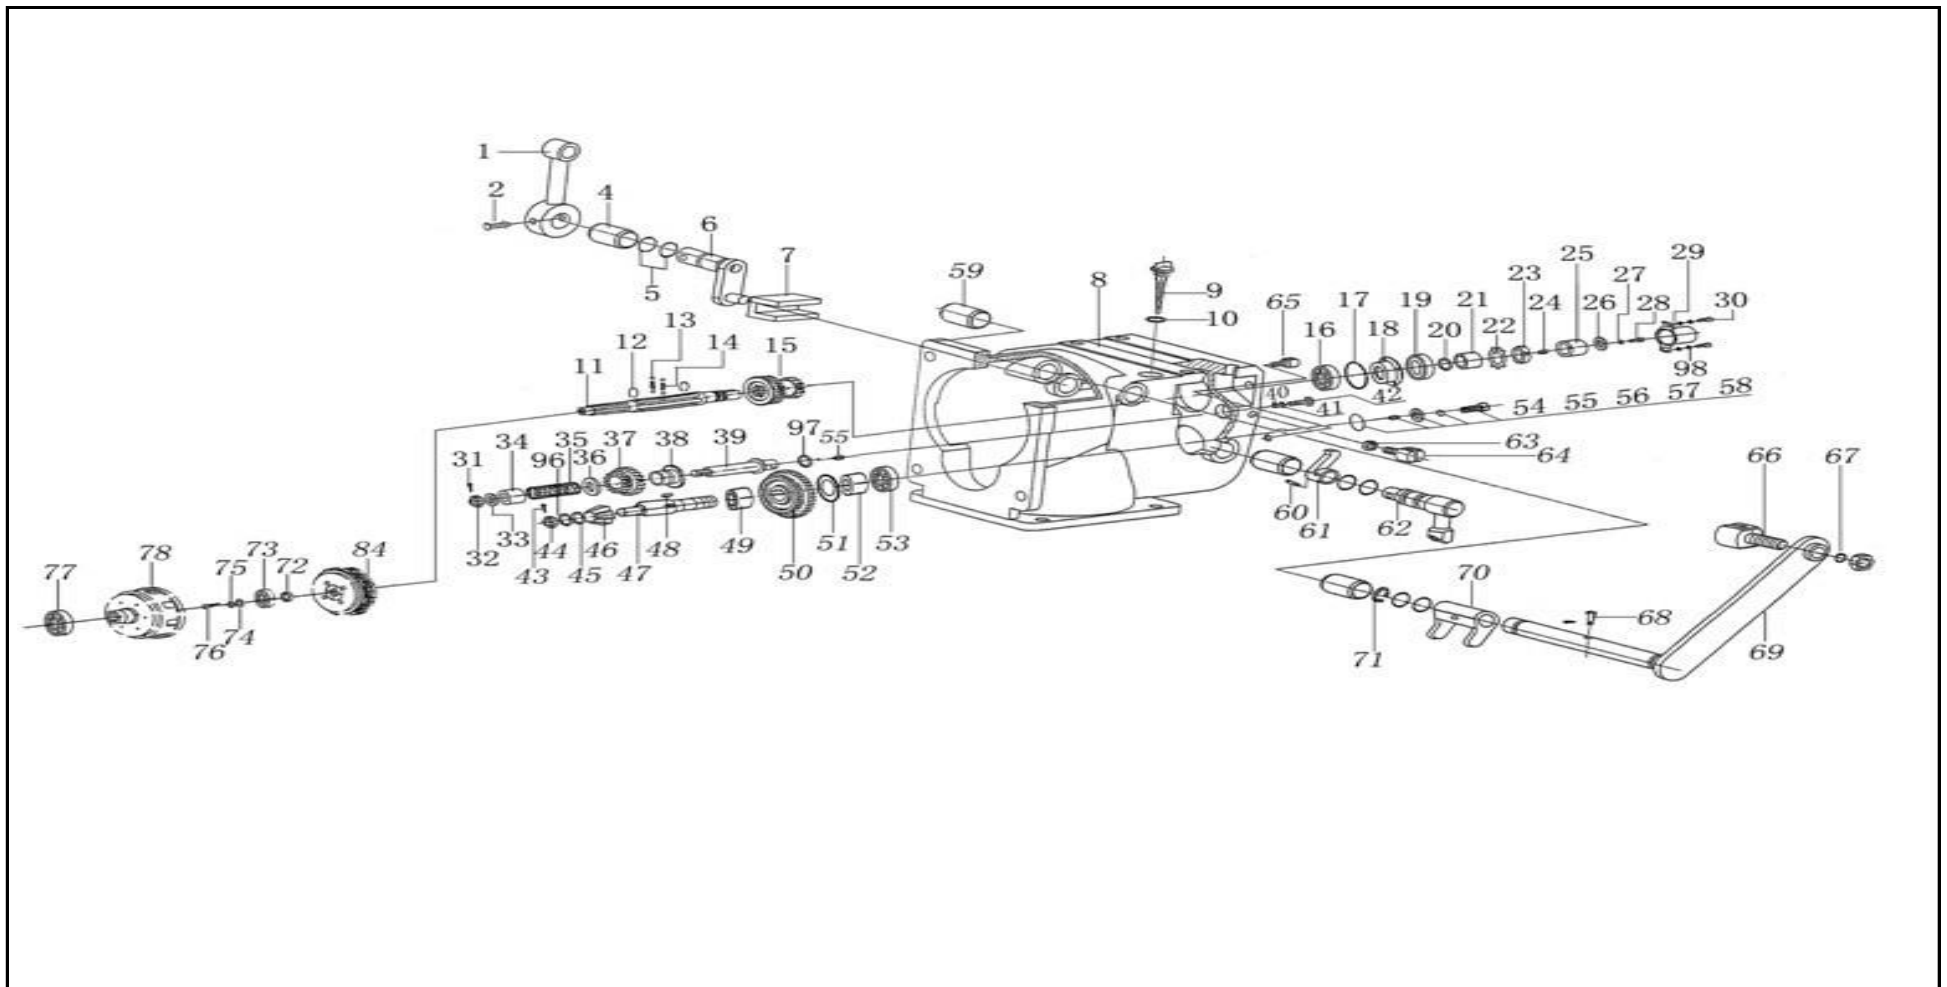

## BTA-12SDE SPARE PARTS LIST

### Handle Assy

Series No.	Part Code	English Name	Unit	Quantity for One Unit	Order Quantity	Unit Price	Total Amount	Note
1	30121-00029-00	Hexagon nut	pcs	4				
2	30139-00024-00	Spring washer	pcs	4				
3	30136-00240-00	Flat washer	pcs	4				
4	30101-00744-00	Hexagon flange bolt	pcs	4				
5	33706-00138-00	Armrest seat	pcs	1				
6	33706-00148-00	Middle section of handrail	pcs	1				

**SHIFT GEAR PARTS**

Series No.	Part Code	English Name	Unit	Quantity for One Unit	Order Quantity	Unit Price	Total Amount	Note
1	33713-00016-00	Shift arm	pcs	1				
2	34006-00124-00	B-pin	pcs	1				
3	34006-00139-00	cotter pin	pcs	1				
4	34032-00071-00	Shift bushing	pcs	6				
5	30152-00329-00	O-ring seal	pcs	1				

Series No.	Part Code	English Name	Unit	Quantity for One Unit	Order Quantity	Unit Price	Total Amount	Note
1	30121-00029-00	Hexagon nut	pcs	16				
2	30139-00024-00	Spring washer	pcs	16				
3	30136-00240-00	Flat washer	pcs	16				
4	34031-00123-00	Wheel axle	pcs	2				
5	20134-00335-00	Inner hub	pcs	2				
6	20134-00214-00	Inner tube	pcs	2				
7	20134-00293-00	tyre	pcs	2				
8	20134-00336-00	Outer hub	pcs	2				
9	30106-00002-01	Full thread hexagon head bolt	pcs	16				