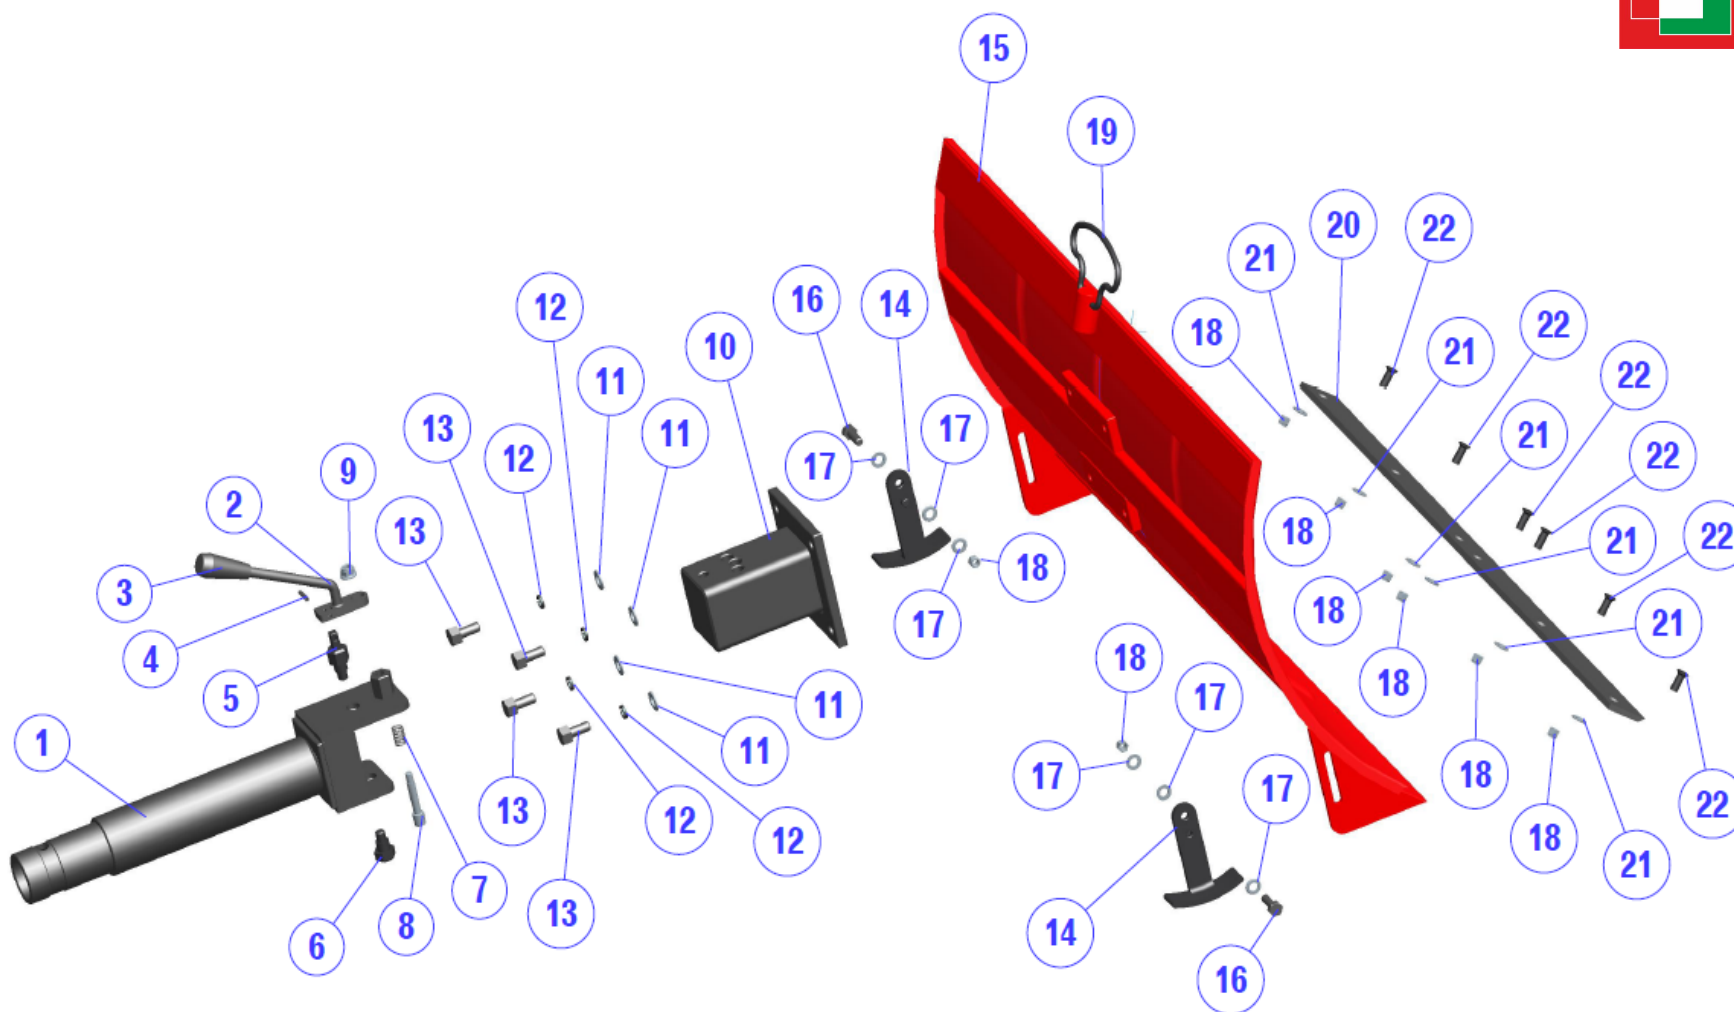

# Explozie piese de schimb BTA-DB360 Plug de zapada

## DB360

No.	Drawing NO.	Parts NO.	Parts name in English	Spec.	Qty
1	360TXJ-05-01	201108001	cylinder assy	45#	1
2	SDJ-05-03	201109008	ripping bar	45#	1
3	DGN360Z.06-01	201109007	handle cover	PA6-GF30	1
4	GB/T879-1986	G11001	round pin	φ 4x20	1
5	SDJ-05-00-09	201109011	screw	45#	1
6	SDJ-05-00-10	201109010	screw	45#	1
7	SDJ-05-00-14	201109012	spring		1
8	SDJ-05-00-13	201109009	bolt	45#	1
9	GB/T6183-1986	G04018	nut	M8	1
10	360TXJ-04-01	201108002	junction plate	Q235-A	1
11	GB/T95-1985	G02002	Flat washer	φ 10	4
12	GB/T93-1987	G03001	Spring Washer	φ 10	4
13	GB/T5780-1986	G01050	screw	M10x25	4
14	360TXJ-02-01	201108003	adjusting plate assy	Q235-A	2
15	360TXJ-01-01	201108004	shovel assy	Q235-A	1
16	GB/T5780-1986	G01004	Bolt	M8x25	2
17	GB/T96-1985	G02014	washer	φ 20xφ8x2	6
18	GB/T1337-1988	G04005	Nut	M8	8
19	360TXJ-03-01-02	201108005	ring		1
20	360TXJ-03-01-01	201108006	plastic shovel	PA6-GF30	1
21	GB/T95-1985	G02003	Flat washer	φ 8	6
22	GB/T2673-1986	G01033	screw	M8x16	6