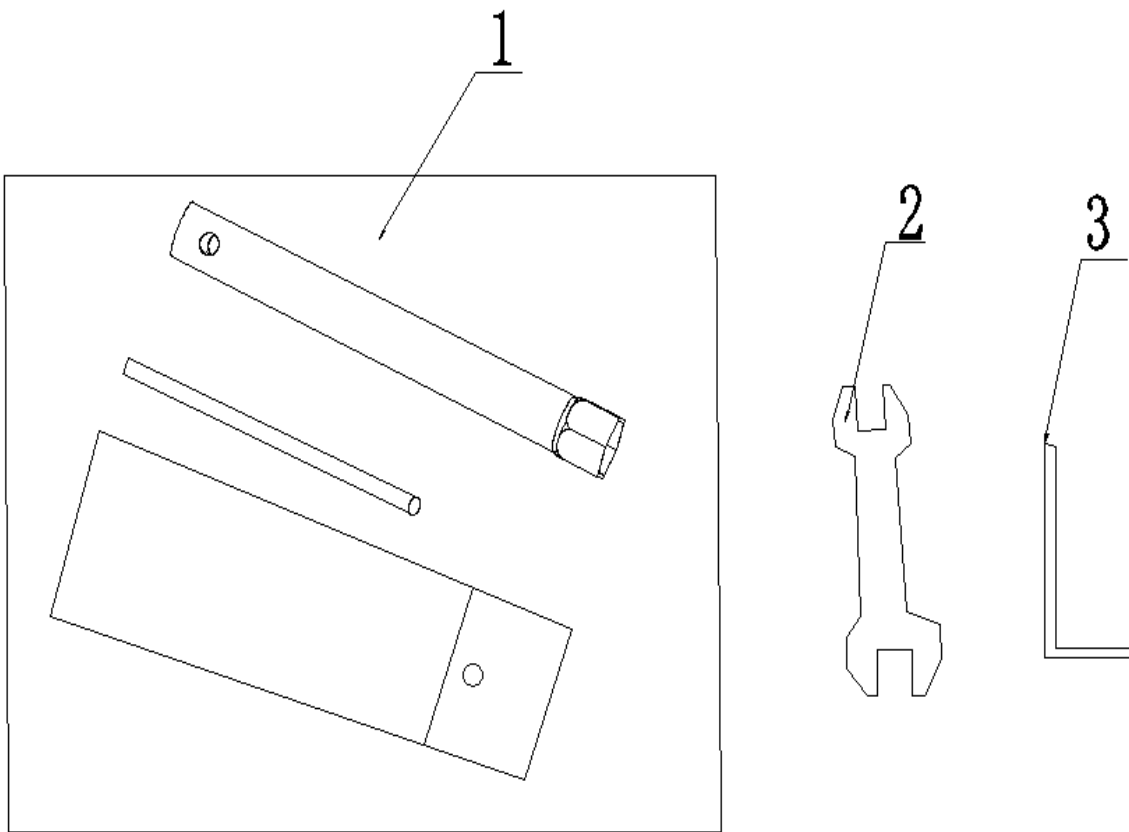

Explozie piese de schimb

Motopompa de presiune

BTA-MPP50

E-02 Frame assy

No.	Part No.	English name	QTY
1	20090-00692-00	Frame assy	1
2	30101-00461-00	Bolt	4
3	30125-00003-00	Nut	4
4	30114-00019-00	Bolt	4
5	34030-00066-00	Vibration damping pads	4
6	30128-00011-00	Nut	4

E-03 Pump assy

No.	Part No.	English name	QTY
1	70010-00846-00	The base assy	1
2	30101-00468-00	Bolt	4
3	30136-00135-00	Flat washer	4
4	70010-001109-00	Mechanical seal	1
5	30152-00077-00	O ring	1
6	70010-00430-00	Impeller assy	1
7	70010-00428-00	Guide vane	1
8	70010-00847-00	O ring seal	1
9	70010-00431-00	Impeller assy	1
10	70010-00142-00	Guide vane cover	1
11	/		/
12	33048-00141-00	Seal gasket	1
13	70010-00156-00	Pump	1
14	33048-00344-00	Water outlet seal	1
15	70010-00448-00	Water inlet	1
16	70010-00959-00	Water outlet seal	2
17	33001-00095-00	Connector	1
18	70003-01171-00	Wrench cap	1

E-04 Accessory assy

No.	Part No.	English name	QTY
1	70009-00313-00	Tool kit	1
2	70003-00909-00	Open end wrench	1
3	70003-00858-00	Socket head wrench	1