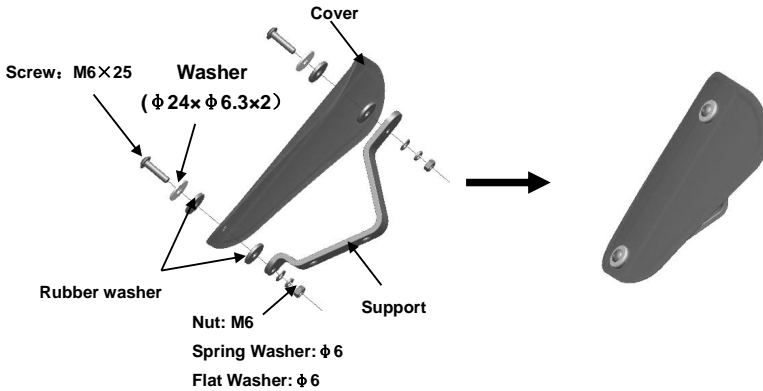

## BTA-GC360 Grass and Hedge Cutter

1. refer to below picture to install the support and Cover, the right is the semi-finished product picture.

Figure 1

2. refer to below picture to install the 2 supports and Blade teeth, the right is the semi-finished product picture.

Figure 2

3. Refer to below picture to install the top cover.

**Figure 3**

4. Refer to below picture to install the handle, the right picture is the finished product.

**Figure 4**

**Italia Star Com Due S.R.L.**