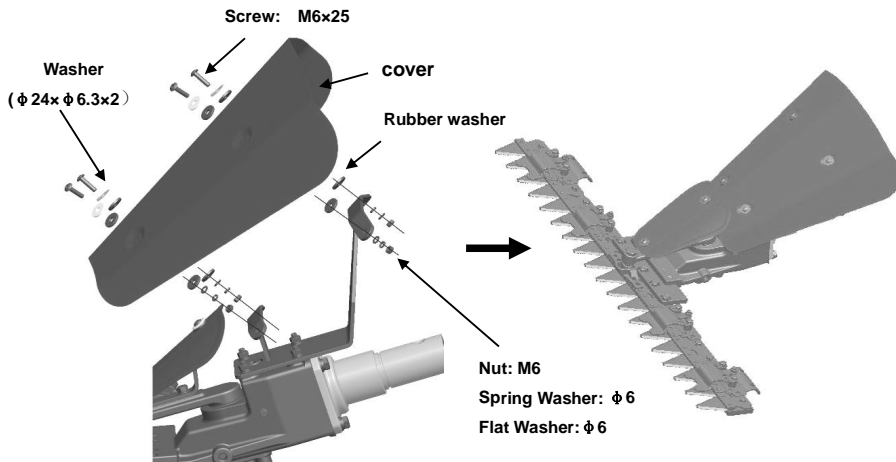

## BTA-GC360 Grass and Hedge Cutter

1. refer to below picture to install the support and Cover, the right is the semi-finished product picture.

Figure 1

2. refer to below picture to install the 2 supports and Blade teeth, the right is the semi-finished product picture.

Figure 2

3. Refer to below picture to install the top cover.

**Figure 3**

4. Refer to below picture to install the handle, the right picture is the finished product.

**Figure 4**

**Italia Star Com Due S.R.L.**