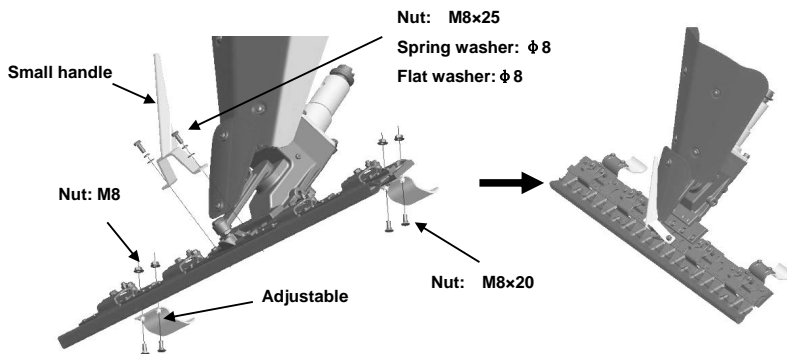

## BTA-GC360 Grass and Hedge Cutter

1. refer to below picture to install the support and Cover, the right is the semi-finished product picture.

Figure 1

2. refer to below picture to install the 2 supports and Blade teeth, the right is the semi-finished product picture.

Figure 2

3. Refer to below picture to install the top cover.

**Figure 3**

4. Refer to below picture to install the handle, the right picture is the finished product.

**Figure 4**

**Italia Star Com Due S.R.L.**