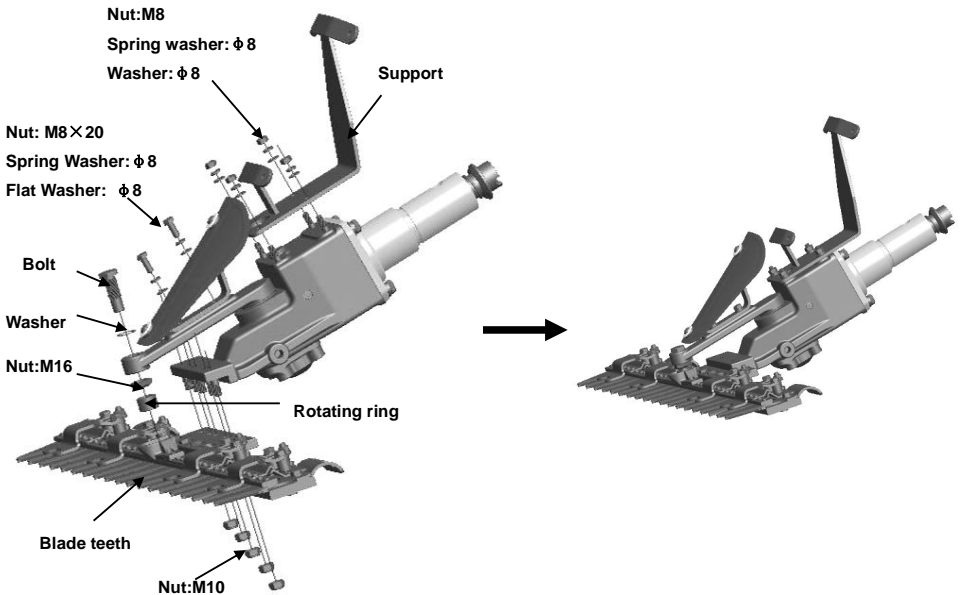

## BTA-GC360 Grass and Hedge Cutter

1. refer to below picture to install the support and Cover, the right is the semi-finished product picture.

Figure 1

2. refer to below picture to install the 2 supports and Blade teeth, the right is the semi-finished product picture.

Figure 2

3. Refer to below picture to install the top cover.

**Figure 3**

4. Refer to below picture to install the handle, the right picture is the finished product.

**Figure 4**

**Italia Star Com Due S.R.L.**