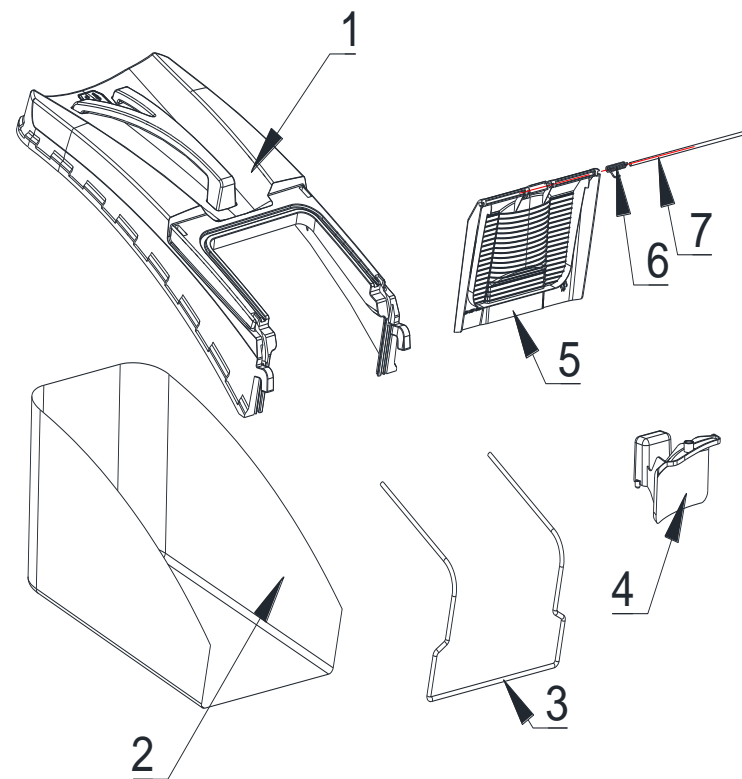

E.LMB21S03 Grass collecting system

NO.	NO.	Part No.	Quantity
E	1	33076-00255-03	1
E	2	52006-00267-00	1
E	3	20014-00927-00	1
E	4	33126-00151-00	1
E	5	33014-01894-00	1
E	6	33050-00204-00	1
E	7	34031-00247-00	1
Total