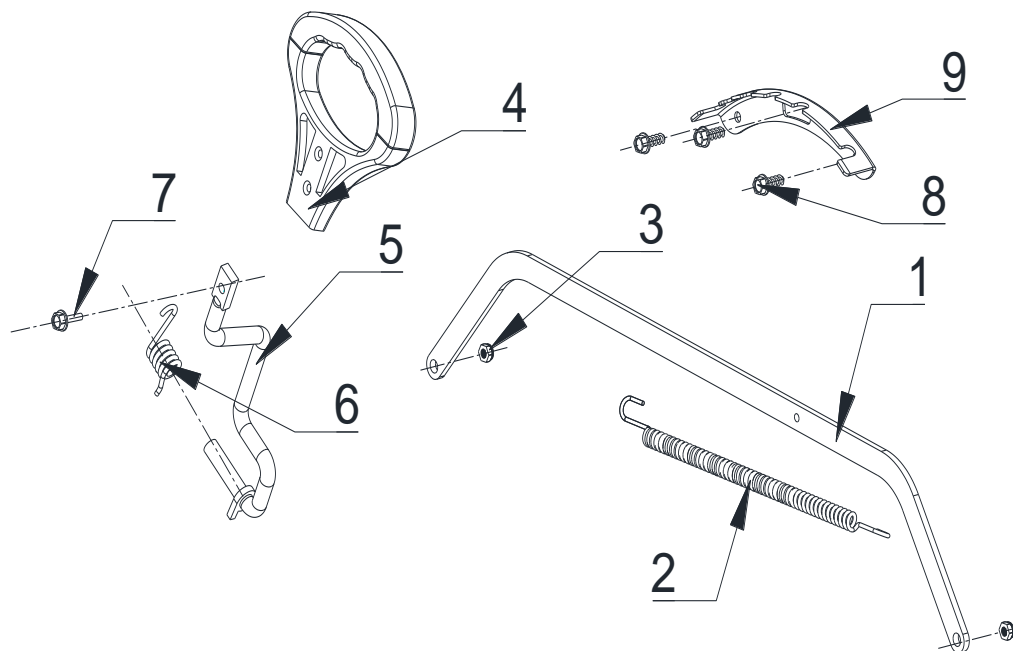

# C.LMB21S03 Cuting system

NO.	NO.	Part No.	quantity
C	1	30100-00315-00	1
C	2	30136-00405-00	1
C	3	33709-00567-00	1
C	4	33709-00556-00	1
C	5	33400-00140-00	1
Total			

## D.LMB21S03 Height Adjustment system

NO.	NO.	Part No.	
			quantity
D	1	34031-00287-00	1
D	2	33050-00179-00	1
D	3	30121-00147-00	2
D	4	33705-00144-01	1
D	5	34031-00474-00	1
D	6	30111-00159-00	1
D	7	33050-00205-00	1
D	8	30101-00892-00	3
D	9	20014-00937-00	1
<b>Total</b>			