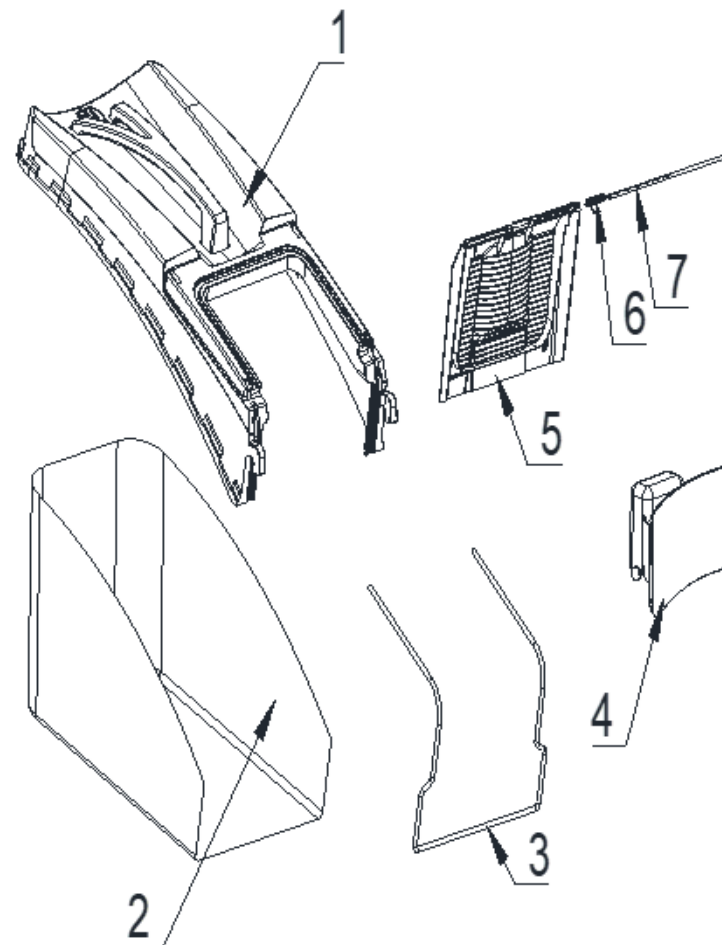

B	18	30117-00078-00	Phillips Pan Head Self-Tapping Screw	5
B	19	33076-00402-00	Lower Chute Cover	1
B	20	33013-01910-00	Standard Rear Chute	1
B	21	30117-00077-00	Phillips Pan Head Self-Tapping Screw	2
B	22	33076-00401-00	Upper Chute Cover	2
B	23	33013-01909-00	Side Discharge Chute	1
Total				

### C.LMB22S03

NO.	NO.	Part No.		
			English	quantity
C	1	30100-00315-00	Hex Head Bolt	1
C	2	30136-00405-00	Washer	1
C	3	33709-00629-00	Lawn Mower Blade	1
C	4	33709-00556-00	Blade Assembly	1
C	5	33400-00140-00	Flat Key	1
Total				

D.LMB22S03

NO.	NO.	Part No.	English	quantity
D	1	34031-00431-00	Height Adjustment Link	1
D	2	33050-00179-00	Height Adjustment Torsion Spring	1
D	3	30121-00147-00	Nylon Insert Hex Lock Nut	2
D	4	33705-00144-01	Height Adjustment Handle Grip	1
D	5	34031-00474-00	Height Adjustment Handle Rod	1
D	6	33050-00205-00	Height Adjustment Torsion Spring	1
D	7	30111-00159-00	Phillips Pan Head Screw	1
D	8	30101-00892-00	Hex Flange Self-Tapping Screw	2
D	9	20014-01354-00	Height Adjustment Rack	1
Total				

### E.LMB22S03

NO.	NO.	Part No.	English	quantity
E	1	33076-00255-03	Grass Box Top Cover	1
E	2	52006-00267-00	Half Grass Bag	1
E	3	20014-00927-00	Grass Box Bracket	1
E	4	33126-00229-00	Plug	1
E	5	33014-01894-00	Grass Box Cover Plate	1
E	6	33050-00204-00	Cover Plate Torsion Spring	1
E	7	34031-00247-00	Cover Plate Shaft	1
Total				