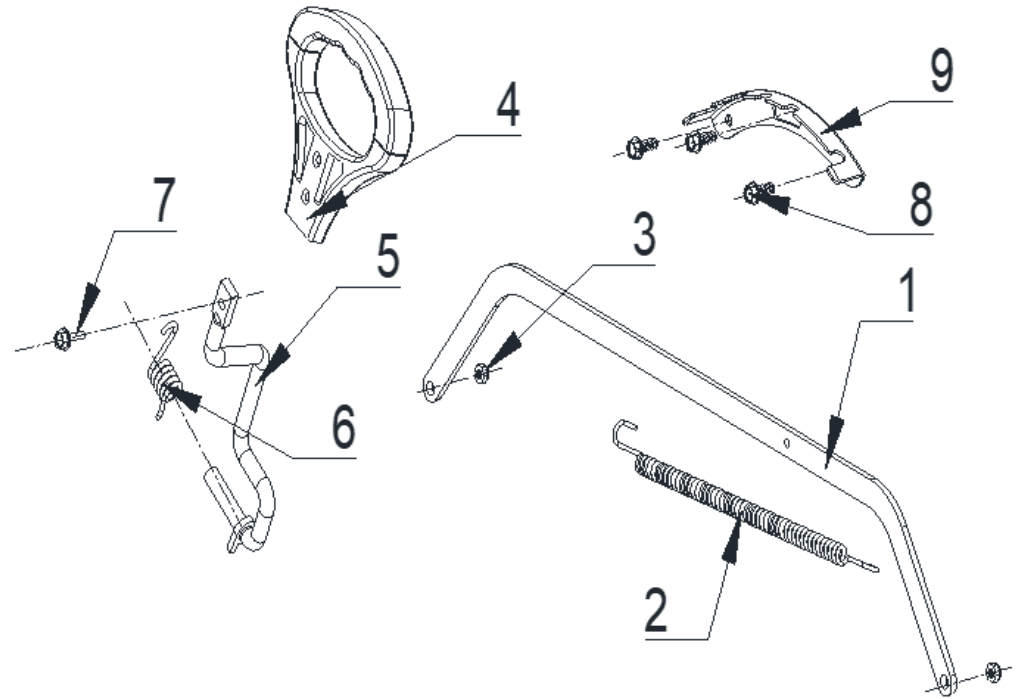

B	18	30117-00078-00	Phillips Pan Head Self-Tapping Screw	5
B	19	33076-00402-00	Lower Chute Cover	1
B	20	33013-01910-00	Standard Rear Chute	1
B	21	30117-00077-00	Phillips Pan Head Self-Tapping Screw	2
B	22	33076-00401-00	Upper Chute Cover	2
B	23	33013-01909-00	Side Discharge Chute	1
Total				

### C.LMB22S03

NO.	NO.	Part No.		
			English	quantity
C	1	30100-00315-00	Hex Head Bolt	1
C	2	30136-00405-00	Washer	1
C	3	33709-00629-00	Lawn Mower Blade	1
C	4	33709-00556-00	Blade Assembly	1
C	5	33400-00140-00	Flat Key	1
Total				

D.LMB22S03

NO.	NO.	Part No.	English	quantity
D	1	34031-00431-00	Height Adjustment Link	1
D	2	33050-00179-00	Height Adjustment Torsion Spring	1
D	3	30121-00147-00	Nylon Insert Hex Lock Nut	2
D	4	33705-00144-01	Height Adjustment Handle Grip	1
D	5	34031-00474-00	Height Adjustment Handle Rod	1
D	6	33050-00205-00	Height Adjustment Torsion Spring	1
D	7	30111-00159-00	Phillips Pan Head Screw	1
D	8	30101-00892-00	Hex Flange Self-Tapping Screw	2
D	9	20014-01354-00	Height Adjustment Rack	1
Total				

## H. LMB22S03

NO.	NO.	Part No.		
			English	quantity
H	1	33141-00208-03	Wheel Cover	2
H	2	30121-00144-00	Nylon Insert Hex Lock Nut	4
H	3	20134-00373-00	Wheel Assembly	1
H	4	30136-00412-00	Wave Spring Washer	4
H	5	34031-00432-00	Axle Assembly	1
H	6	20134-00374-00	Wheel Assembly	1
H	7	30101-00893-00	Hex Flange Self-Tapping Screw	1
H	8	33704-00499-00	Belt Guard	1
H	9	34033-00264-00	Drive Pulley	1
H	10	33400-00093-00	Woodruff Key	1
H	11	70002-04903-00	Belt	1
H	12	33141-00214-03	Wheel Cover	2