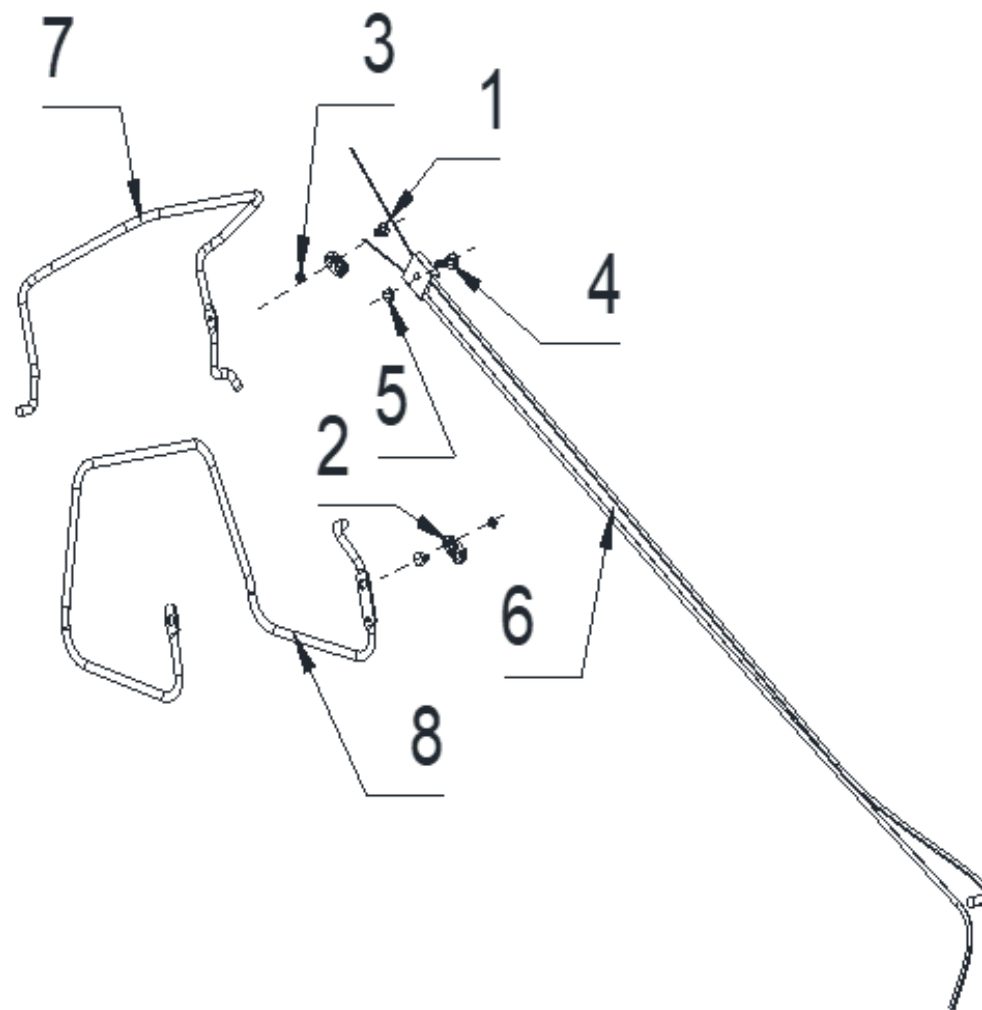

G.LMB22S03

NO.	NO.	Part No.	English	quantity
G	1	30112-00047-00	Cable Clamp Bolt	2
G	2	70002-04886-00	Cable Clamp	2
G	3	30121-00146-00	Nylon Insert Hex Lock Nut	2
G	4	30112-00033-00	Special Shaped Bolt	1
G	5	30121-00143-00	Cap Nut	1
G	6	33707-00283-00	Kill Switch Drive Cable Assembly	1
G	7	34031-00257-00	Kill Switch Rod	1
G	8	34031-00330-00	Drive Rod	1
Total