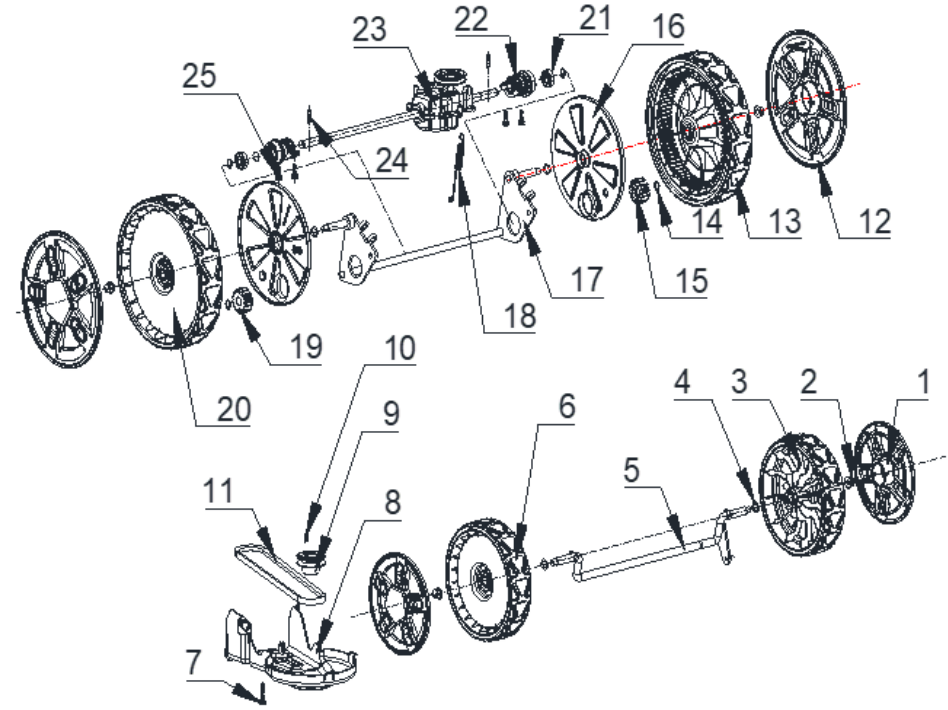

H. LMB22S03

NO.	NO.	Part No.		
			English	quantity
H	1	33141-00208-03	Wheel Cover	2
H	2	30121-00144-00	Nylon Insert Hex Lock Nut	4
H	3	20134-00373-00	Wheel Assembly	1
H	4	30136-00412-00	Wave Spring Washer	4
H	5	34031-00432-00	Axle Assembly	1
H	6	20134-00374-00	Wheel Assembly	1
H	7	30101-00893-00	Hex Flange Self-Tapping Screw	1
H	8	33704-00499-00	Belt Guard	1
H	9	34033-00264-00	Drive Pulley	1
H	10	33400-00093-00	Woodruff Key	1
H	11	70002-04903-00	Belt	1
H	12	33141-00214-03	Wheel Cover	2