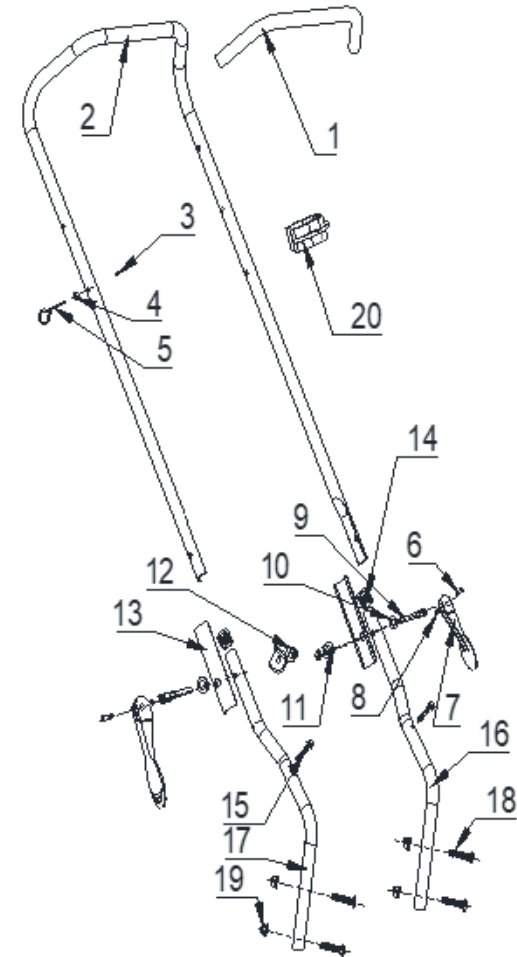

F.LMB22S03

NO.	NO.	Part No.		
			English	quantity
F	1	33015-00235-00	Push Rod Sleeve	1
F	2	20135-00511-00	Upper Push Rod	1
F	3	30121-00143-00	Cap Nut	1
F	4	30125-00002-00	Hex Flange Nut	1
F	5	34031-00298-00	Starter Hook	1
F	6	34006-00231-00	Quick Release Pin	2
F	7	33705-00094-00	Quick Release Handle	2
F	8	30150-00168-00	Open Retaining Ring	2
F	9	30112-00048-00	Special Shaped Bolt	2
F	10	30136-00421-00	Flat Washer	2
F	11	70002-04885-00	Bolt Spacer	2
F	12	30125-00080-00	Nylon Insert Hex Flange Lock Nut	2
F	13	70002-04888-00	Insulation Sleeve	2
F	14	33126-00154-00	Plug	2
F	15	30101-00894-00	Hex Flange Self-Tapping Screw	2
F	16	20135-00720-00	Lower Push Rod	1
F	17	20135-00721-00	Lower Push Rod	1
F	18	30112-00042-00	Round Head Square Neck Bolt	4
F	19	30125-00080-00	Nylon Insert Hex Flange Lock Nut	4