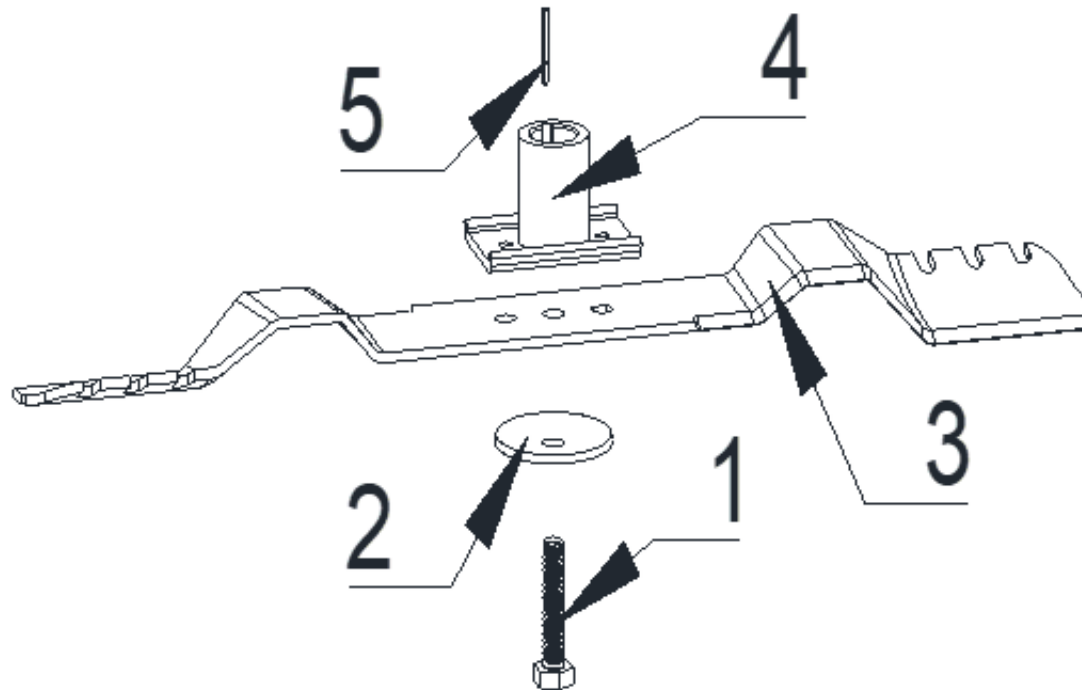

### A. LMB22S03

NO.	NO.	English	quantity
A	1	Chassis System	1
A	2	Mowing System / Cutting System	1
A	3	Height Adjustment System	1
A	4	Grass Collection System / Bagging System	1
A	5	Handle System	1
A	6	Control System	1
A	7	Drive System / Walking System	1
A	8	Engine System	1
Total			

B	18	30117-00078-00	Phillips Pan Head Self-Tapping Screw	5
B	19	33076-00402-00	Lower Chute Cover	1
B	20	33013-01910-00	Standard Rear Chute	1
B	21	30117-00077-00	Phillips Pan Head Self-Tapping Screw	2
B	22	33076-00401-00	Upper Chute Cover	2
B	23	33013-01909-00	Side Discharge Chute	1
Total				

### C.LMB22S03

NO.	NO.	Part No.		
			English	quantity
C	1	30100-00315-00	Hex Head Bolt	1
C	2	30136-00405-00	Washer	1
C	3	33709-00629-00	Lawn Mower Blade	1
C	4	33709-00556-00	Blade Assembly	1
C	5	33400-00140-00	Flat Key	1
Total				

D.LMB22S03

NO.	NO.	Part No.	English	quantity
D	1	34031-00431-00	Height Adjustment Link	1
D	2	33050-00179-00	Height Adjustment Torsion Spring	1
D	3	30121-00147-00	Nylon Insert Hex Lock Nut	2
D	4	33705-00144-01	Height Adjustment Handle Grip	1
D	5	34031-00474-00	Height Adjustment Handle Rod	1
D	6	33050-00205-00	Height Adjustment Torsion Spring	1
D	7	30111-00159-00	Phillips Pan Head Screw	1
D	8	30101-00892-00	Hex Flange Self-Tapping Screw	2
D	9	20014-01354-00	Height Adjustment Rack	1
Total				